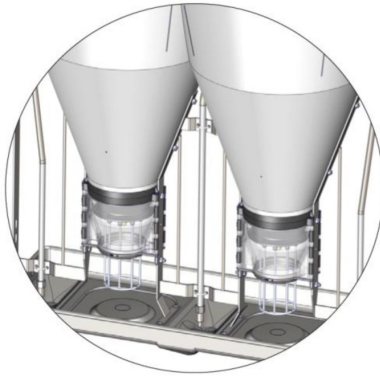

# ASSEMBLY INSTRUCTION

7-120 kg

FUNKI | EGEBJERG