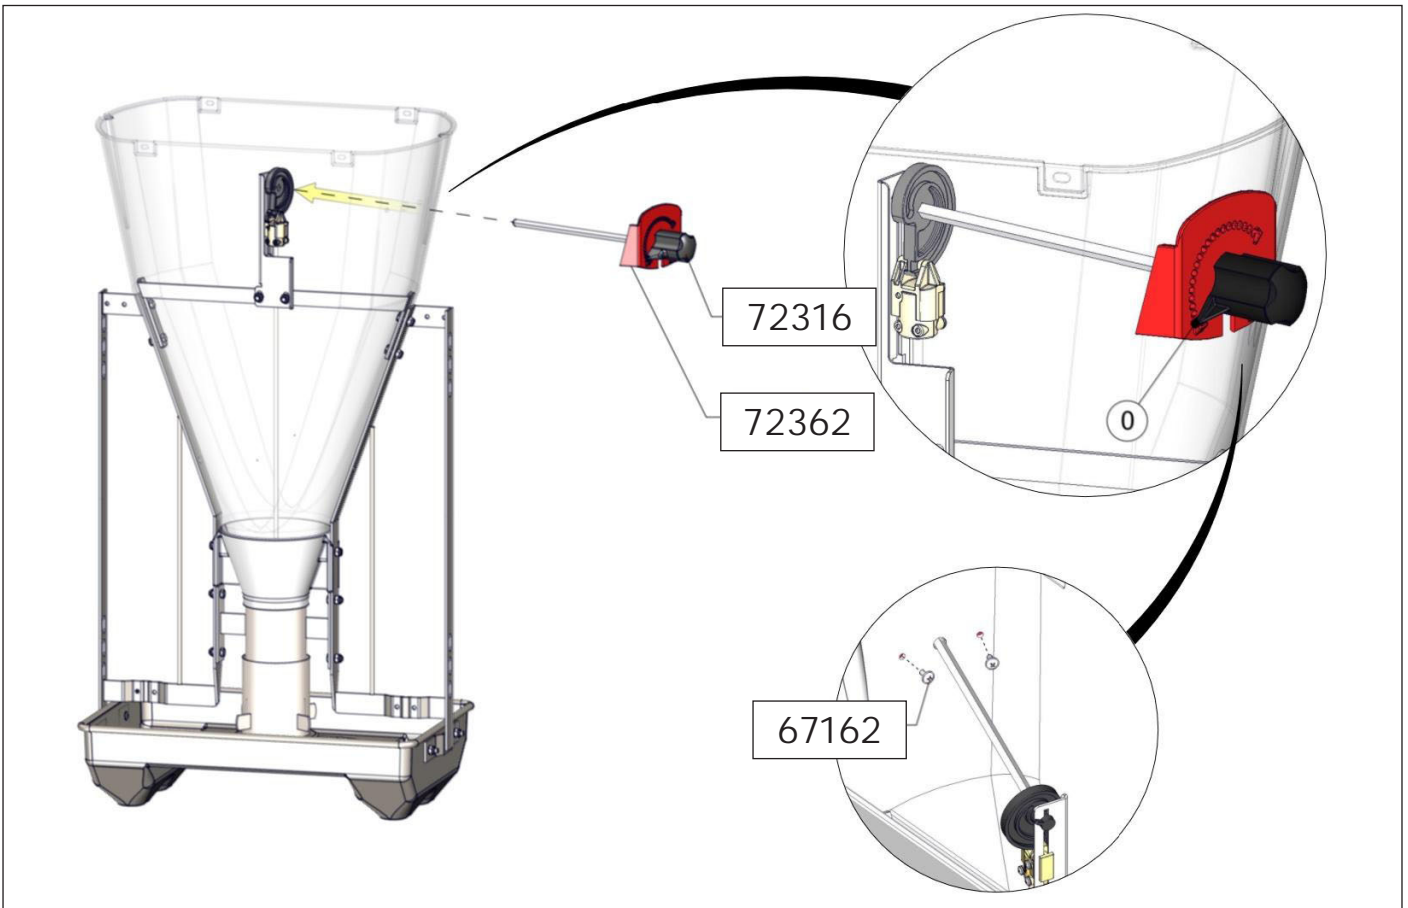

# TUBE-O-MAT® CLASSIC/ WEAN-TO-FINISH OR FINISHERS

1 pcs. Art no. 71029

OR

1 pcs. Art no. 71030

1 pcs. Art no. 73710

1 pcs. Art no. 70711

2 pcs. Art no. 73322

1 pcs. Art no. 72209