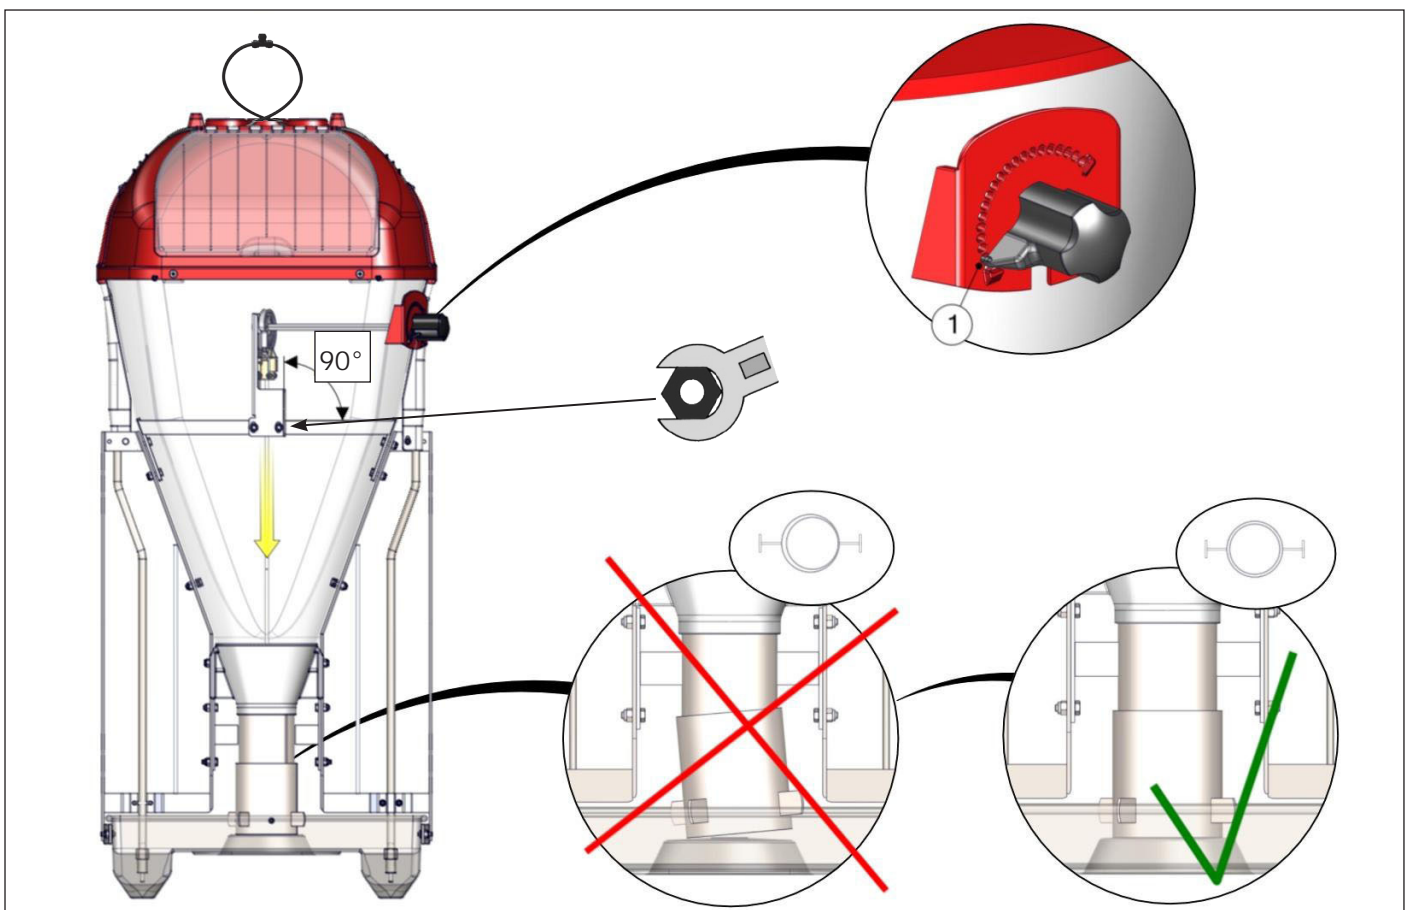

# TUBE-O-MAT® CLASSIC/ WEAN-TO-FINISH OR FINISHERS

1 pcs. Art no. 71029

OR

1 pcs. Art no. 71030

1 pcs. Art no. 73710

1 pcs. Art no. 70711

2 pcs. Art no. 73322

1 pcs. Art no. 72209