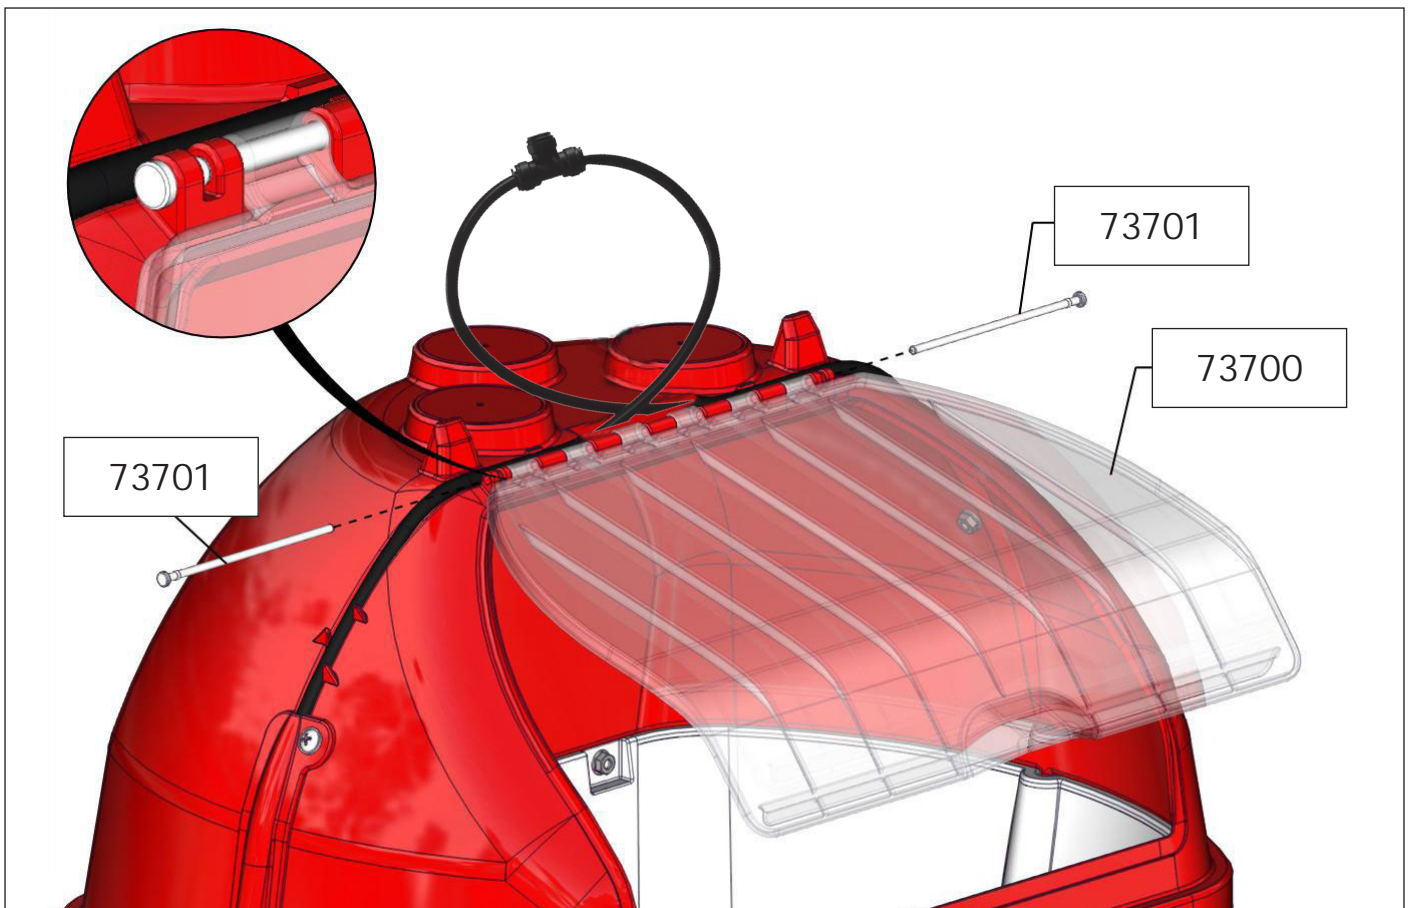

# TUBE-O-MAT® CLASSIC/ WEAN-TO-FINISH OR FINISHERS

1 pcs. Art no. 71029

OR

1 pcs. Art no. 71030

1 pcs. Art no. 73710

1 pcs. Art no. 70711

2 pcs. Art no. 73322

1 pcs. Art no. 72209