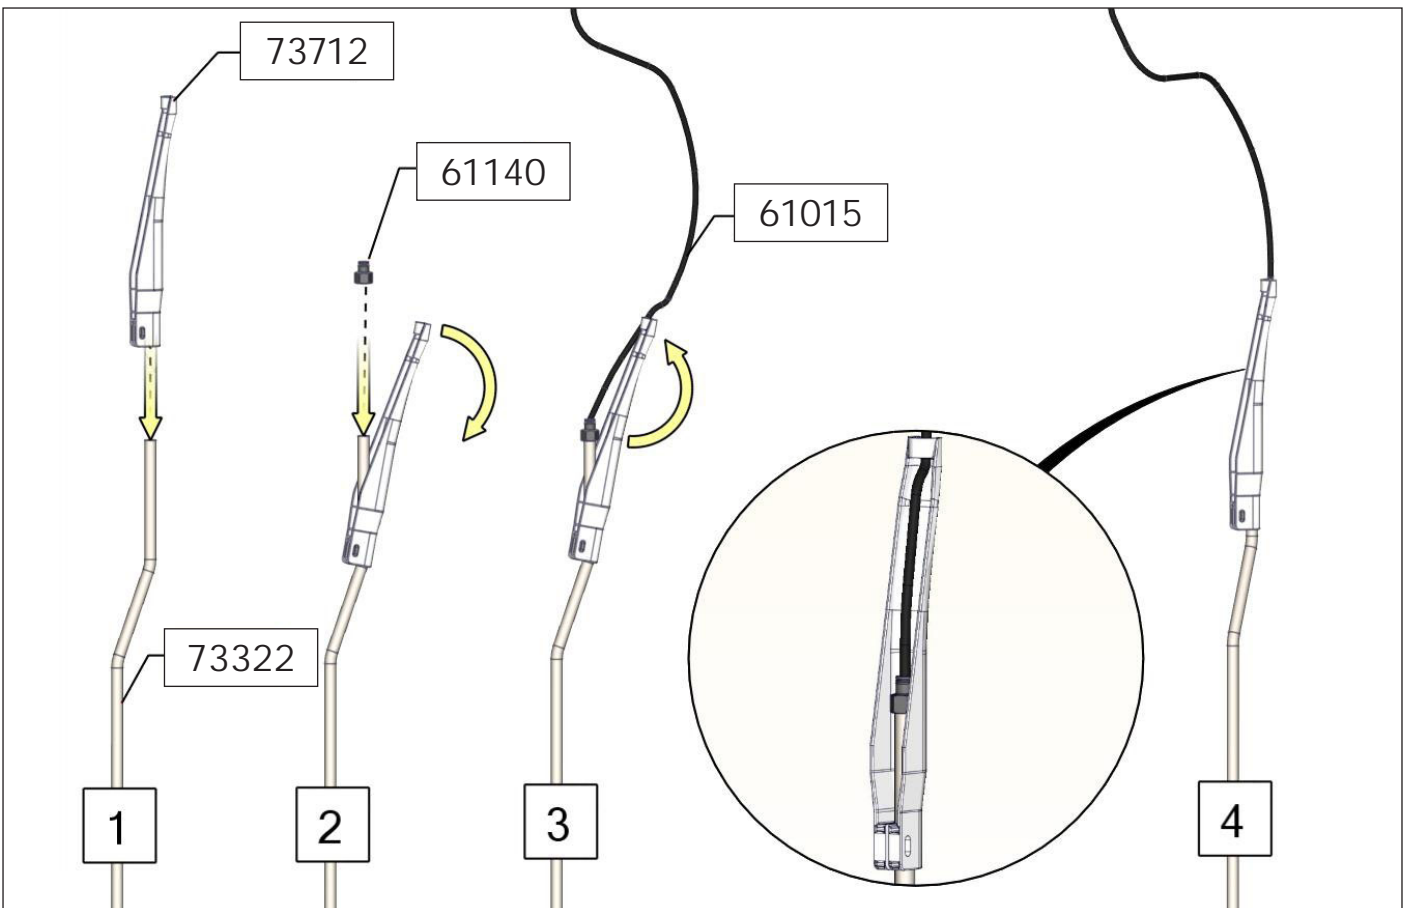

# TUBE-O-MAT® CLASSIC/ WEAN-TO-FINISH OR FINISHERS

1 pcs. Art no. 71029

OR

1 pcs. Art no. 71030

1 pcs. Art no. 73710

1 pcs. Art no. 70711

2 pcs. Art no. 73322

1 pcs. Art no. 72209