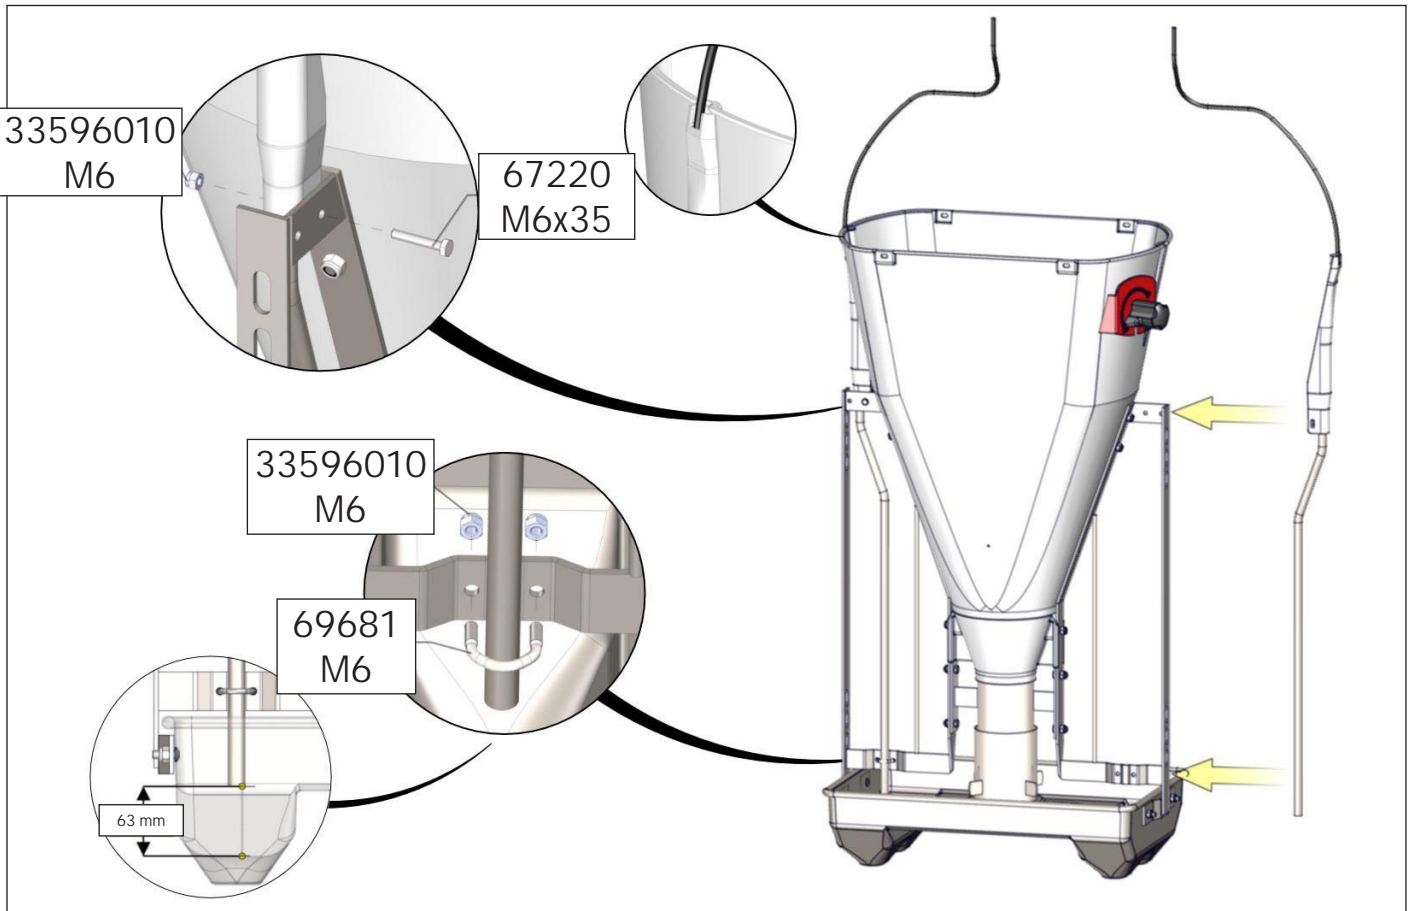

# TUBE-O-MAT® CLASSIC/ WEAN-TO-FINISH OR FINISHERS

1 pcs. Art no. 71029

OR

1 pcs. Art no. 71030

1 pcs. Art no. 73710

1 pcs. Art no. 70711

2 pcs. Art no. 73322

1 pcs. Art no. 72209