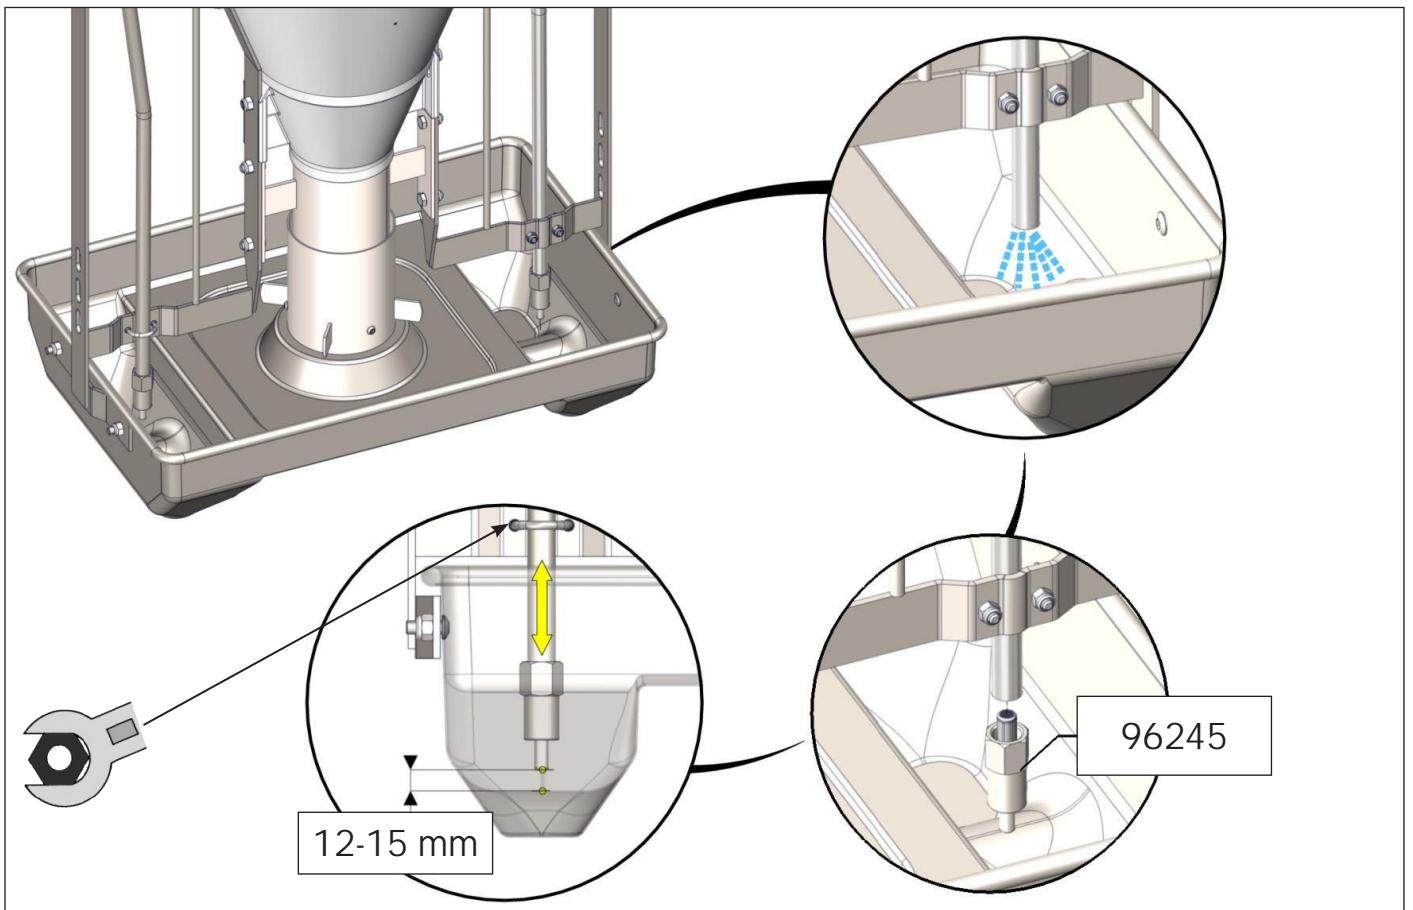

# TUBE-O-MAT® CLASSIC/ WEAN-TO-FINISH OR FINISHERS

1 pcs. Art no. 71029

OR

1 pcs. Art no. 71030

1 pcs. Art no. 73710

1 pcs. Art no. 70711

2 pcs. Art no. 73322

1 pcs. Art no. 72209