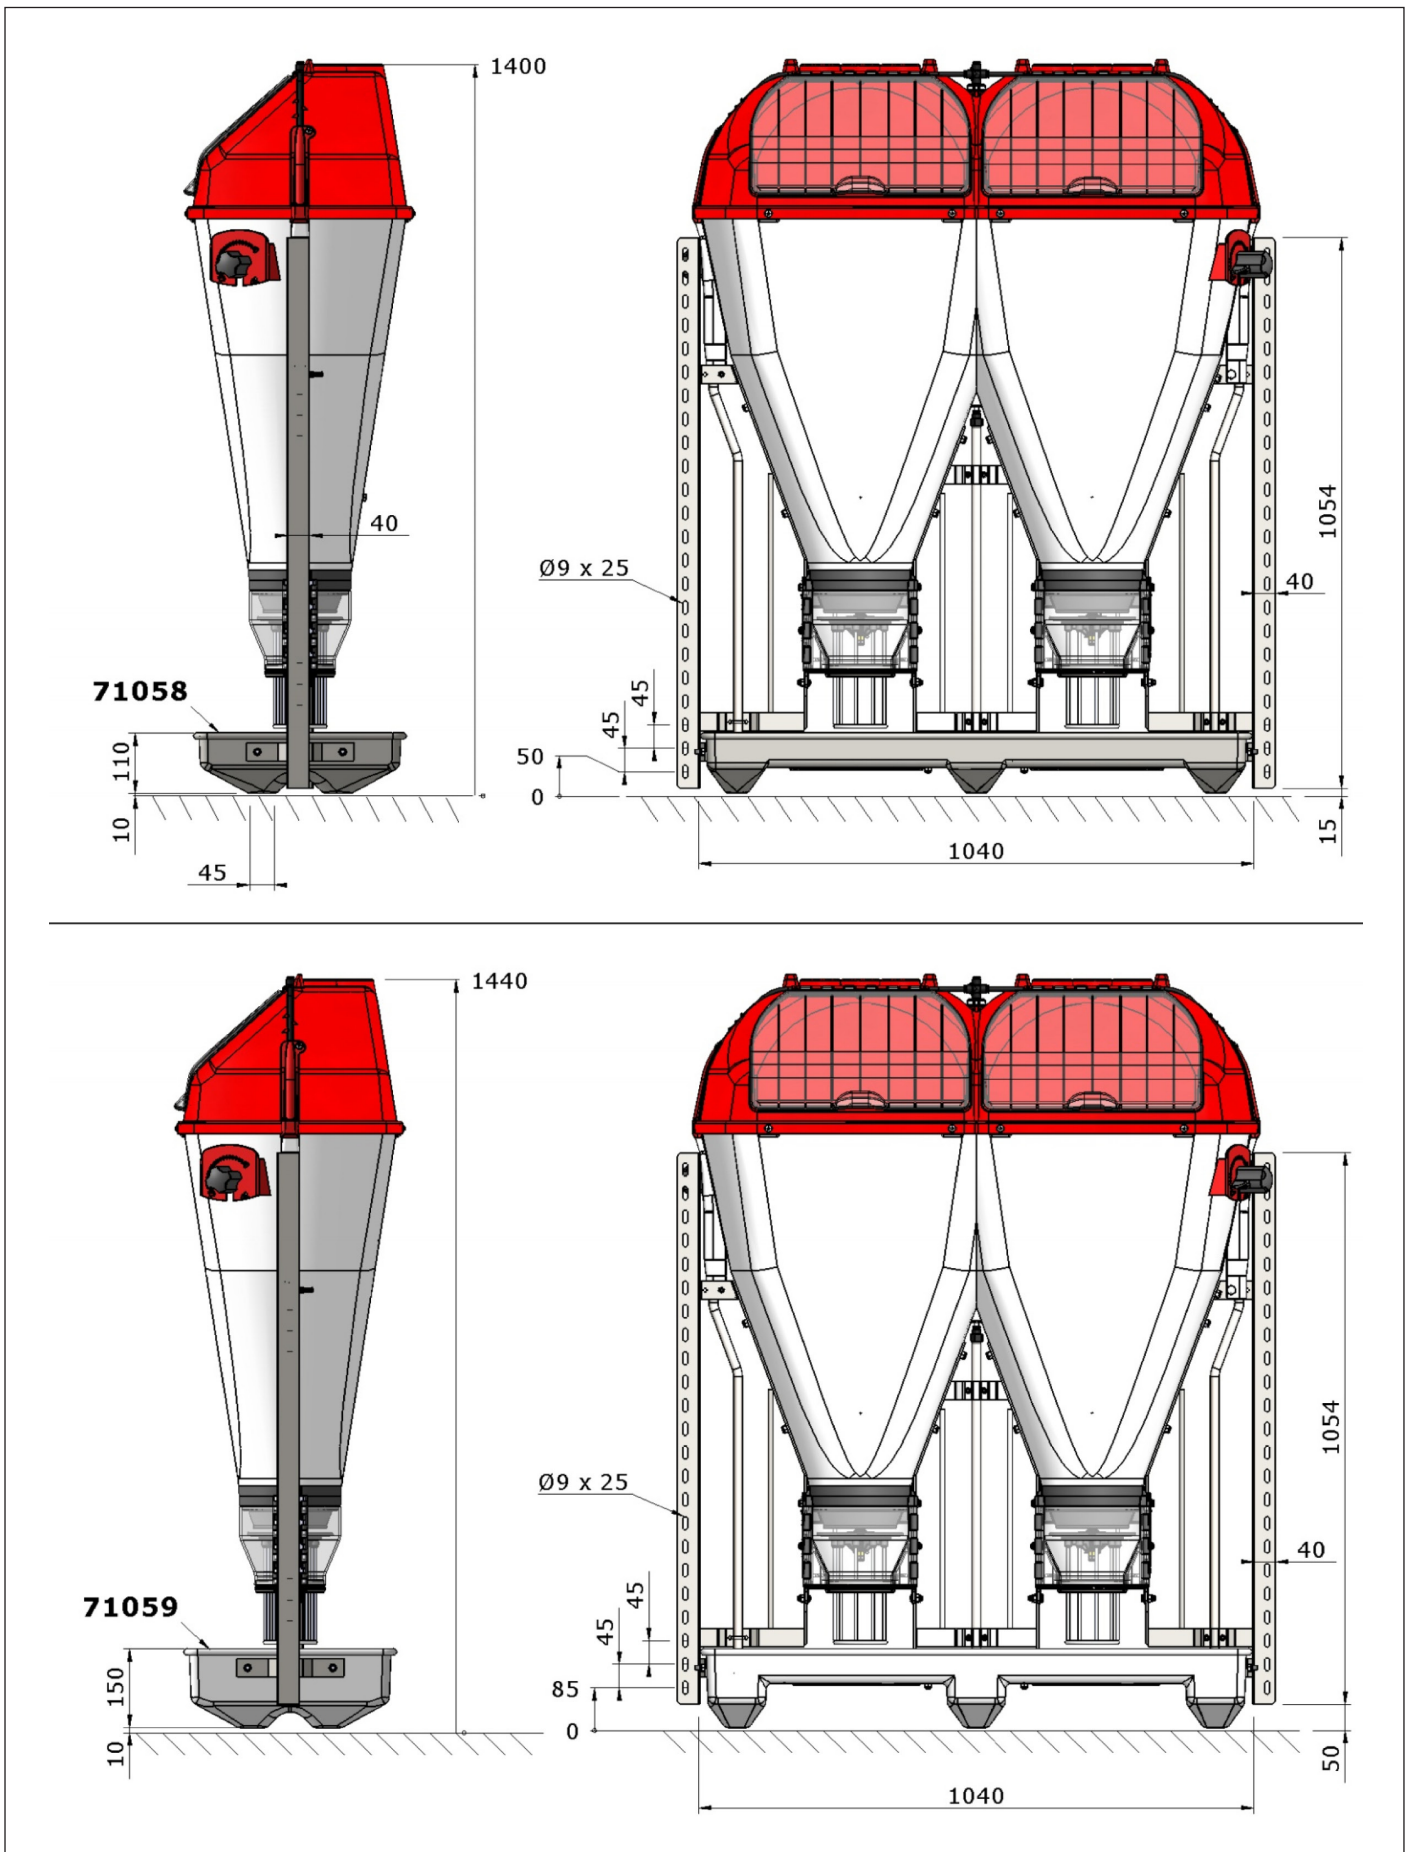

TUBE-O-MAT® VI+ JUMBO/ WEAN-TO-FINISH OR FINISHERS

1 pcs. Art no. 71058

OR

1 pcs. Art no. 71059

1 pcs. Art no. 73720

2 pcs. Art no. 70723

1 pcs. Art no. 70666

2 pcs. Art no. 73322