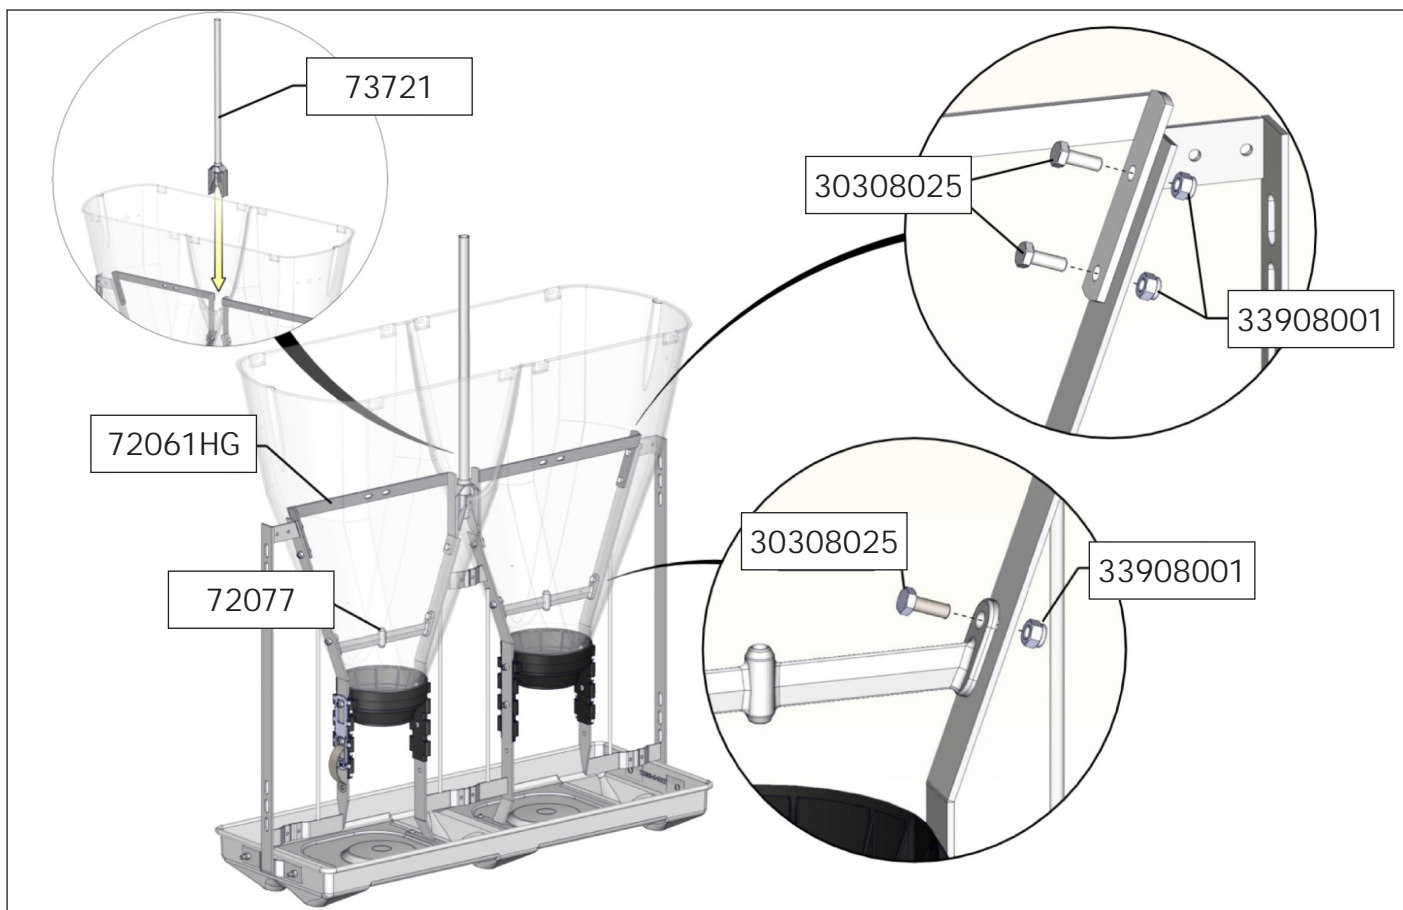

TUBE-O-MAT® VI+ JUMBO/ WEAN-TO-FINISH OR FINISHERS

1 pcs. Art no. 71058

OR

1 pcs. Art no. 71059

1 pcs. Art no. 73720

2 pcs. Art no. 70723

1 pcs. Art no. 70666

2 pcs. Art no. 73322