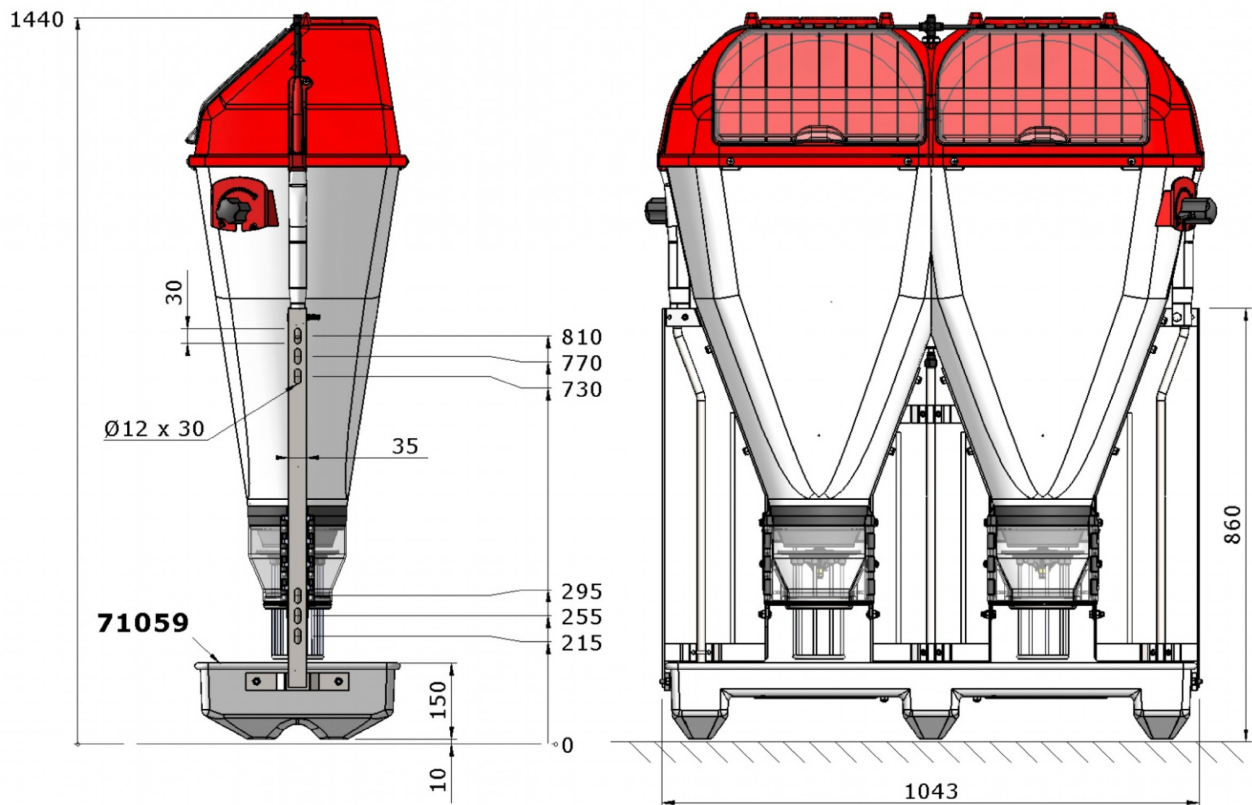

TUBE-O-MAT® VI+ JUMBO/ WEAN-TO-FINISH OR FINISHERS

1 pcs. Art no. 71058

OR

1 pcs. Art no. 71059

1 pcs. Art no. 73720

2 pcs. Art no. 70723

1 pcs. Art no. 70666

2 pcs. Art no. 73322