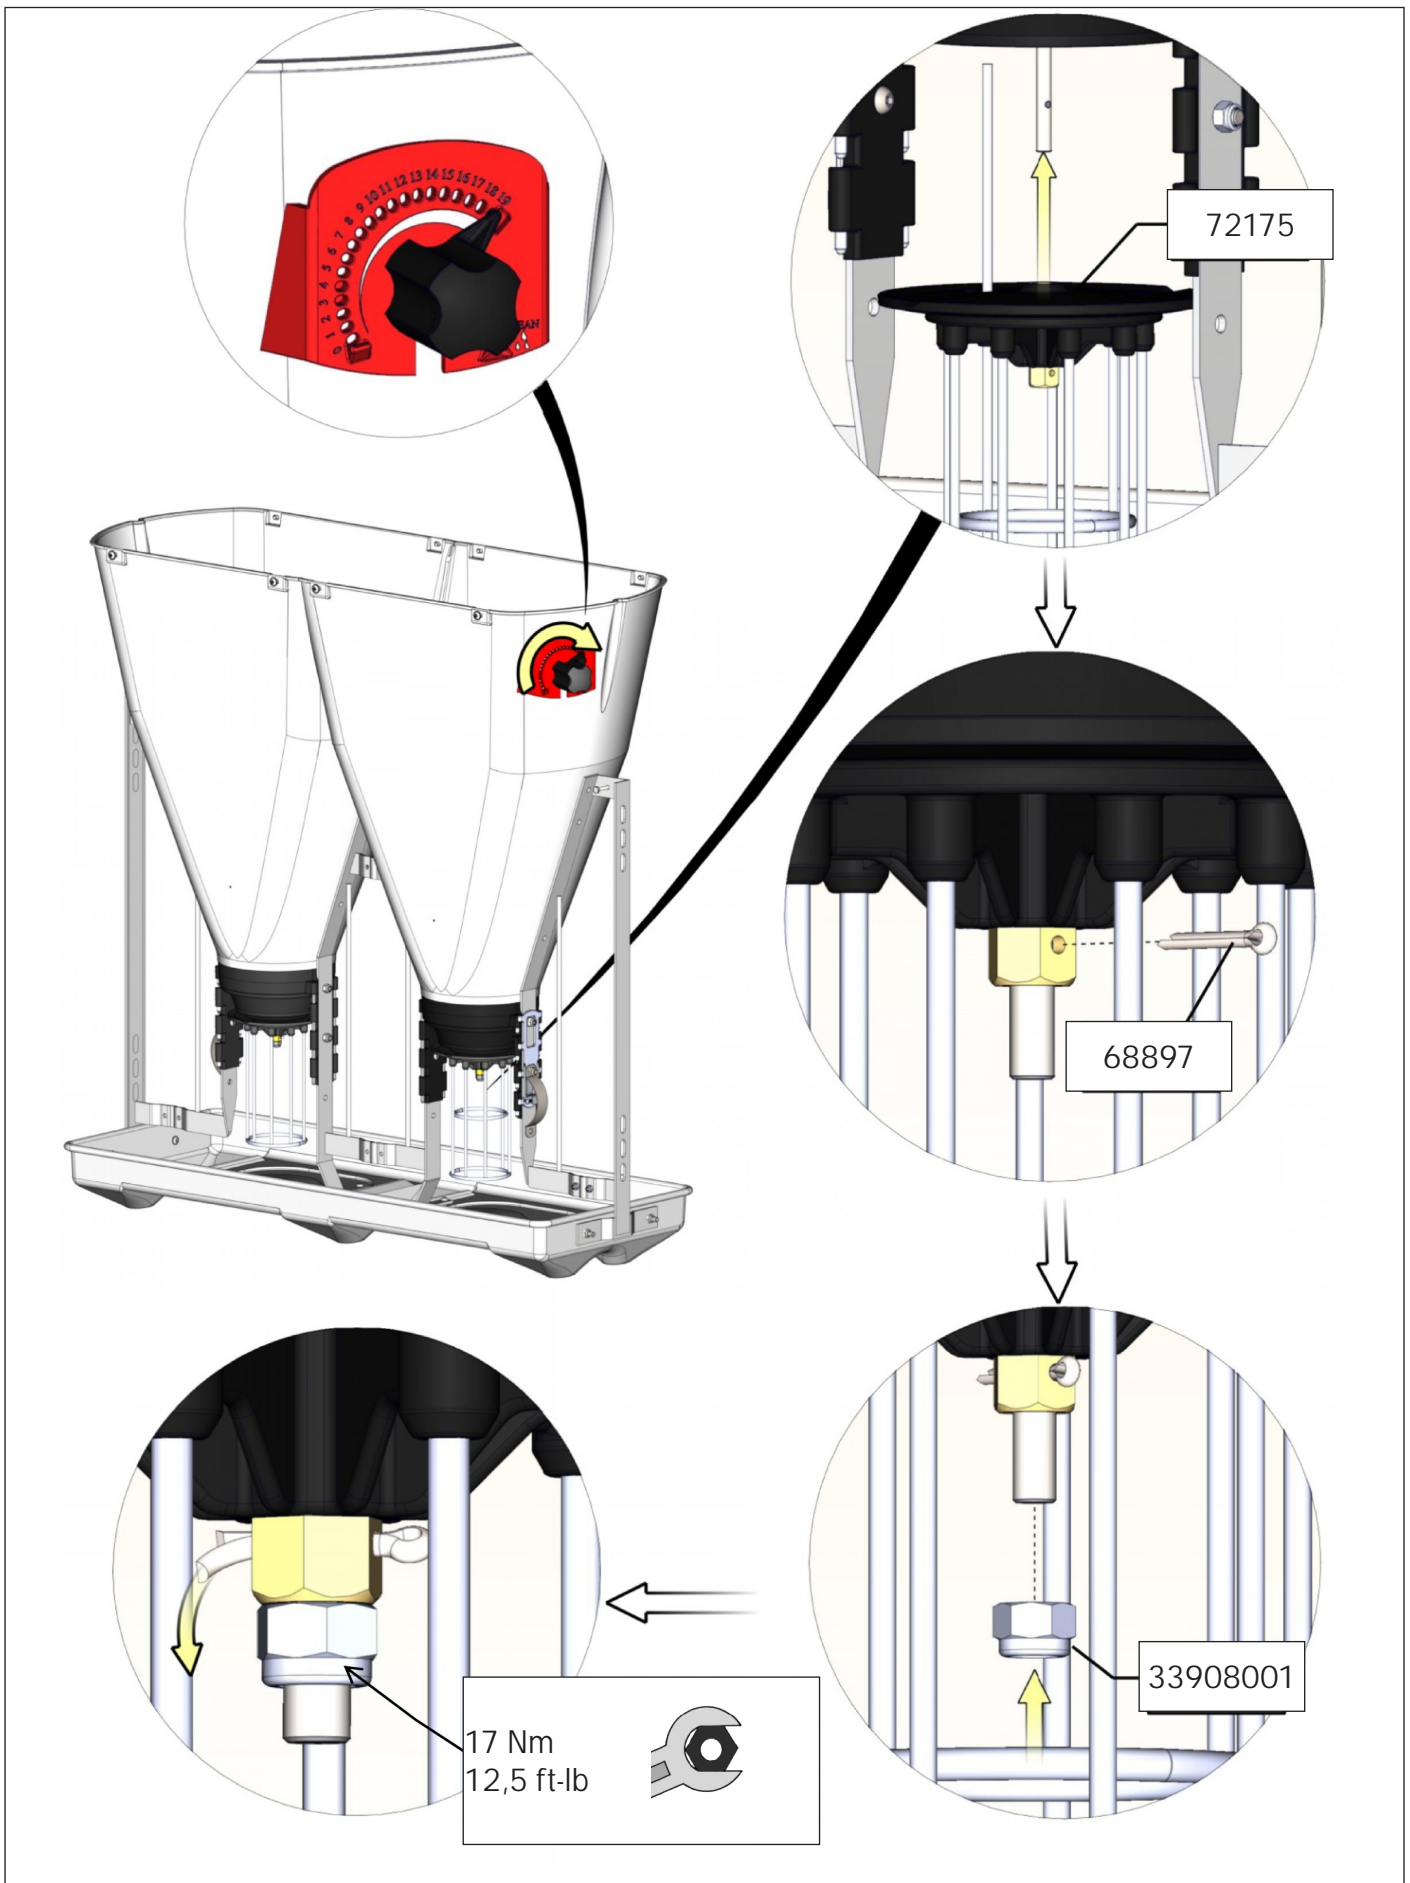

TUBE-O-MAT® VI+ JUMBO/ WEAN-TO-FINISH OR FINISHERS

1 pcs. Art no. 71058

OR

1 pcs. Art no. 71059

1 pcs. Art no. 73720

2 pcs. Art no. 70723

1 pcs. Art no. 70666

2 pcs. Art no. 73322