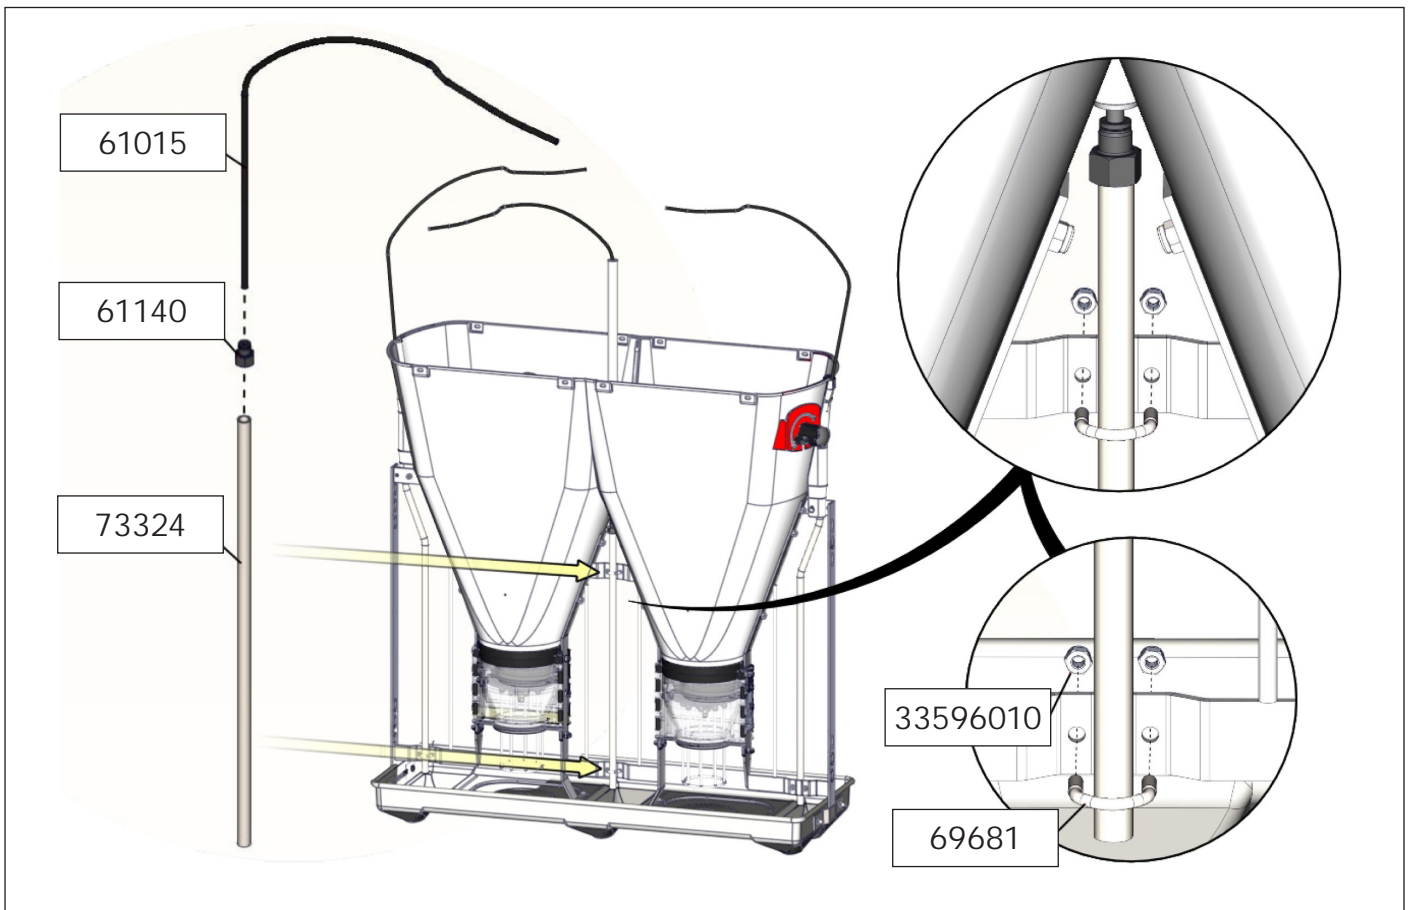

TUBE-O-MAT® VI+ JUMBO/ WEAN-TO-FINISH OR FINISHERS

1 pcs. Art no. 71058

OR

1 pcs. Art no. 71059

1 pcs. Art no. 73720

2 pcs. Art no. 70723

1 pcs. Art no. 70666

2 pcs. Art no. 73322