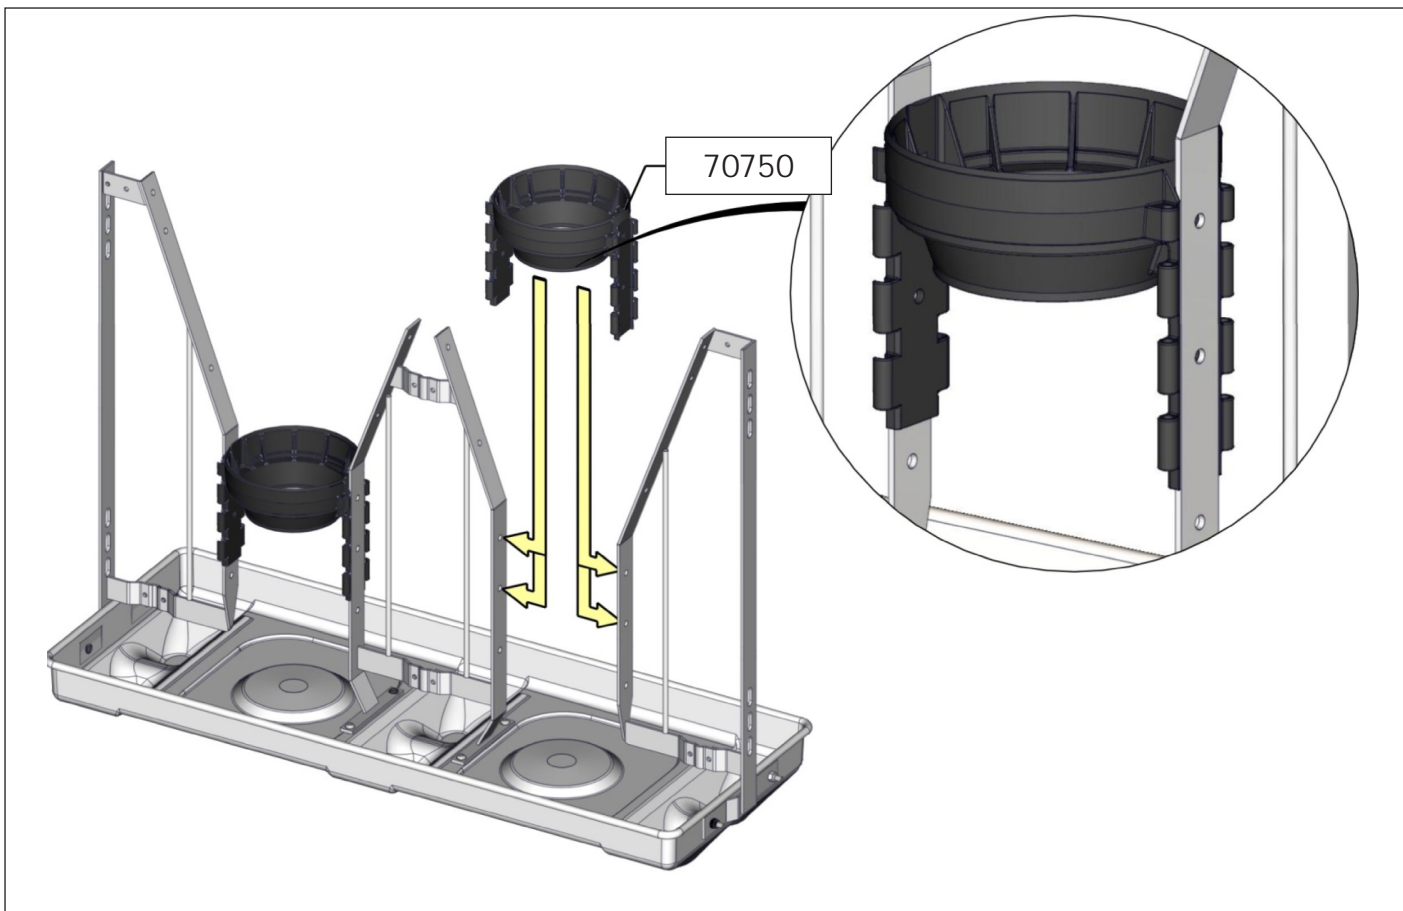

TUBE-O-MAT® VI+ JUMBO/ WEAN-TO-FINISH OR FINISHERS

1 pcs. Art no. 71058

OR

1 pcs. Art no. 71059

1 pcs. Art no. 73720

2 pcs. Art no. 70723

1 pcs. Art no. 70666

2 pcs. Art no. 73322