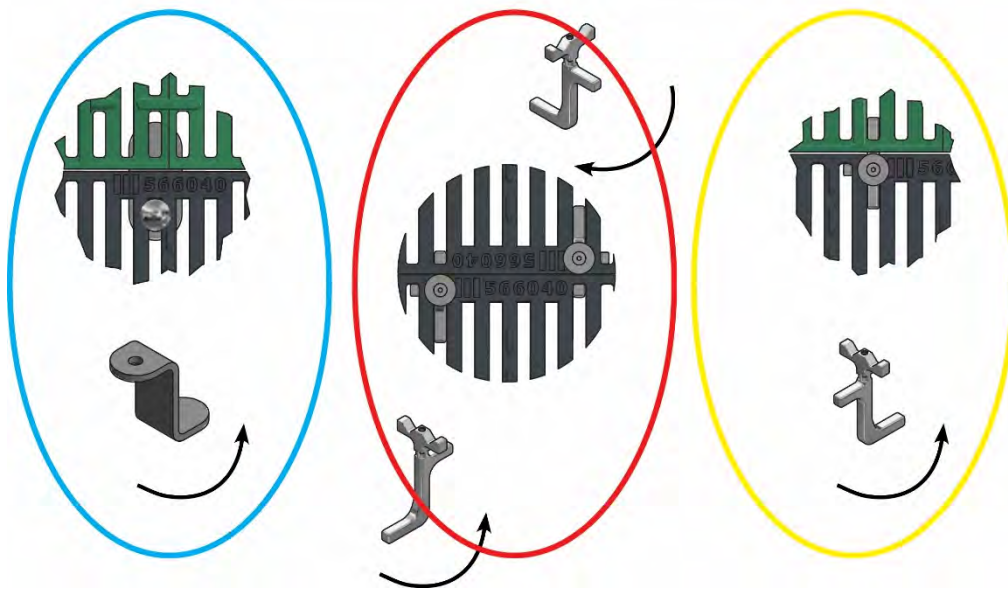

Combi slates - Accessories

2900655

SUPPORT FOR CAST / PLASTIC FLOOR INCL. BOLTS AND NUTS

10,50€

554301

SUPPORT FOR CAST IRON AND PLASTIC FLOOR 10 PCS.

41,65€