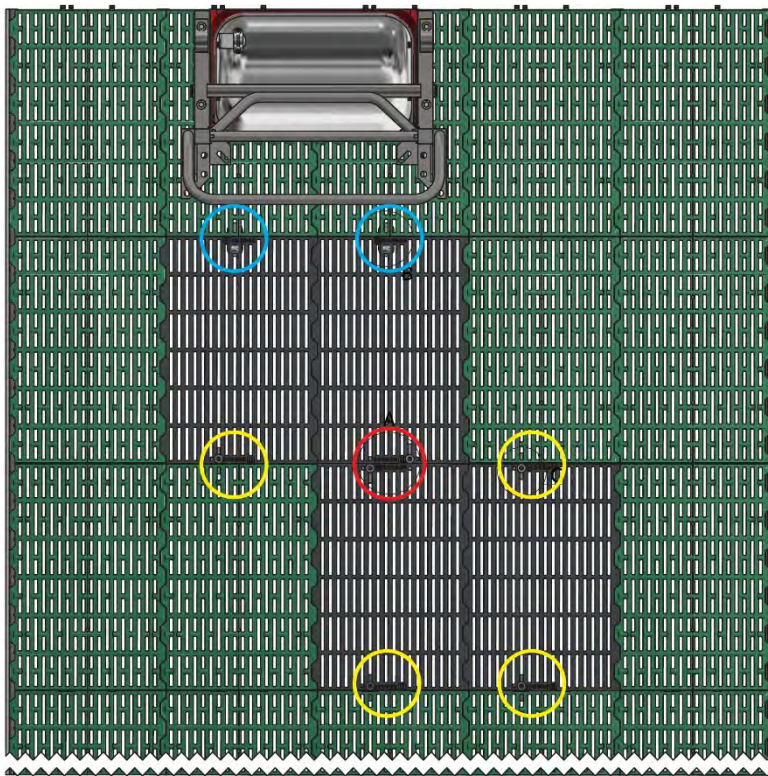

Combi slates - Accessories

2900655

SUPPORT FOR CAST / PLASTIC FLOOR INCL. BOLTS AND NUTS

10,50€

554301

SUPPORT FOR CAST IRON AND PLASTIC FLOOR 10 PCS.

41,65€