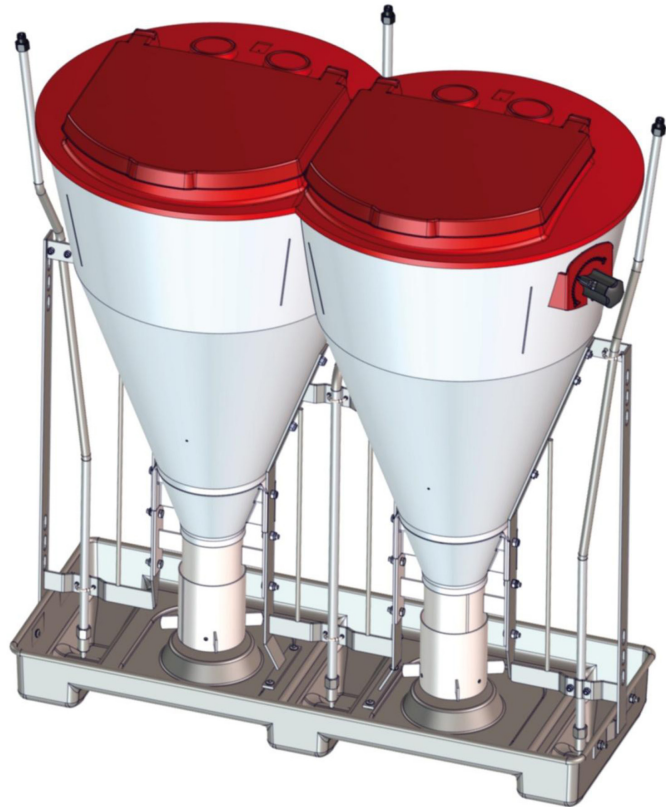

# ASSEMBLY INSTRUCTION

30-120 kg

FUNKI | EGEBJERG