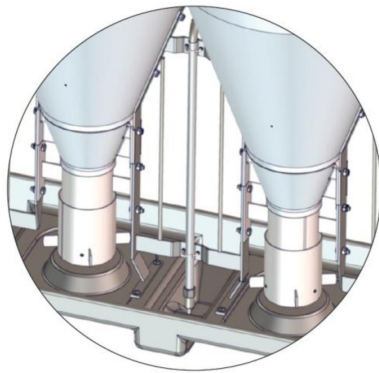

# ASSEMBLY INSTRUCTION

30-120 kg

FUNKI | EGEBJERG