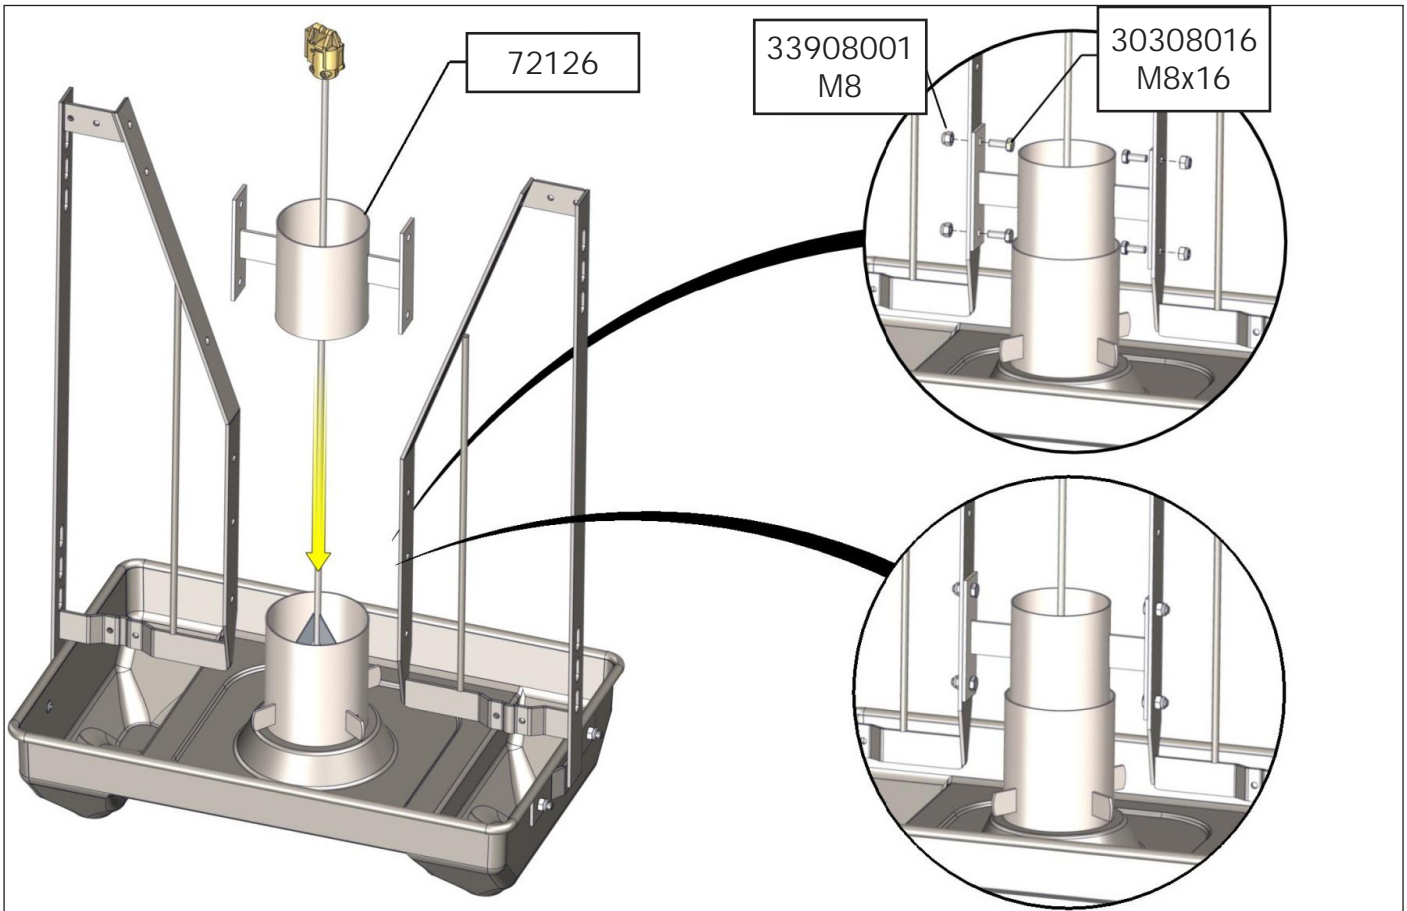

TUBE-O-MAT® LTD CLASSIC/ WEAN-TO-FINISH OR FINISHERS

1 pcs. Art no. 71029

OR

1 pcs. Art no. 71030

- 1 pcs. Art no. 89458 →
- 1 pcs. Art no. 89462 →
- 1 pcs. Art no. 70710 →
- 2 pcs. Art no. 73321 →
- 2 pcs. Art no. 70289 →
- OR
- 2 pcs. Art no. 70284 →
- 1 pcs. Art no. 72209 →