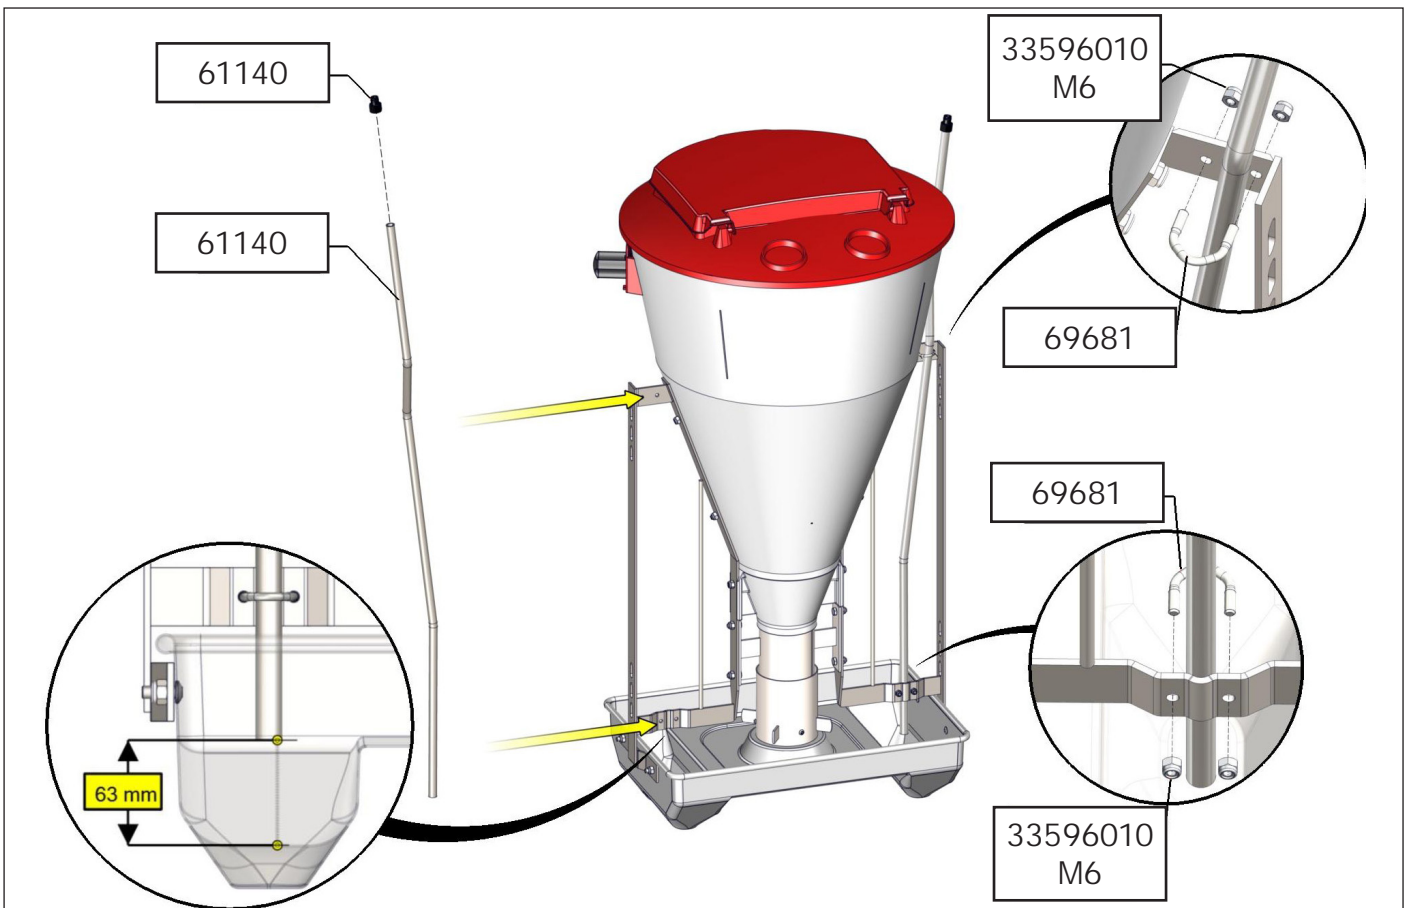

ASSEMBLY INSTRUCTION

30-120 kg

FUNKI | EGEBJERG

TUBE-O-MAT® LTD CLASSIC

ACO FUNKI A/S
Kirkevænget 5
DK-7400 Herning

Tel. +45 9711 9600
www.acofunki.com
www.egebjerg.com

FUNKI

Danish Design | German Quality | Global Experience

TUBE-O-MAT® LTD CLASSIC/ WEAN-TO-FINISH OR FINISHERS

1 pcs. Art no. 71029

OR

1 pcs. Art no. 71030

- 1 pcs. Art no. 89458 →
- 1 pcs. Art no. 89462 →
- 1 pcs. Art no. 70710 →
- 2 pcs. Art no. 73321 →
- 2 pcs. Art no. 70289 →
- OR
- 2 pcs. Art no. 70284 →
- 1 pcs. Art no. 72209 →