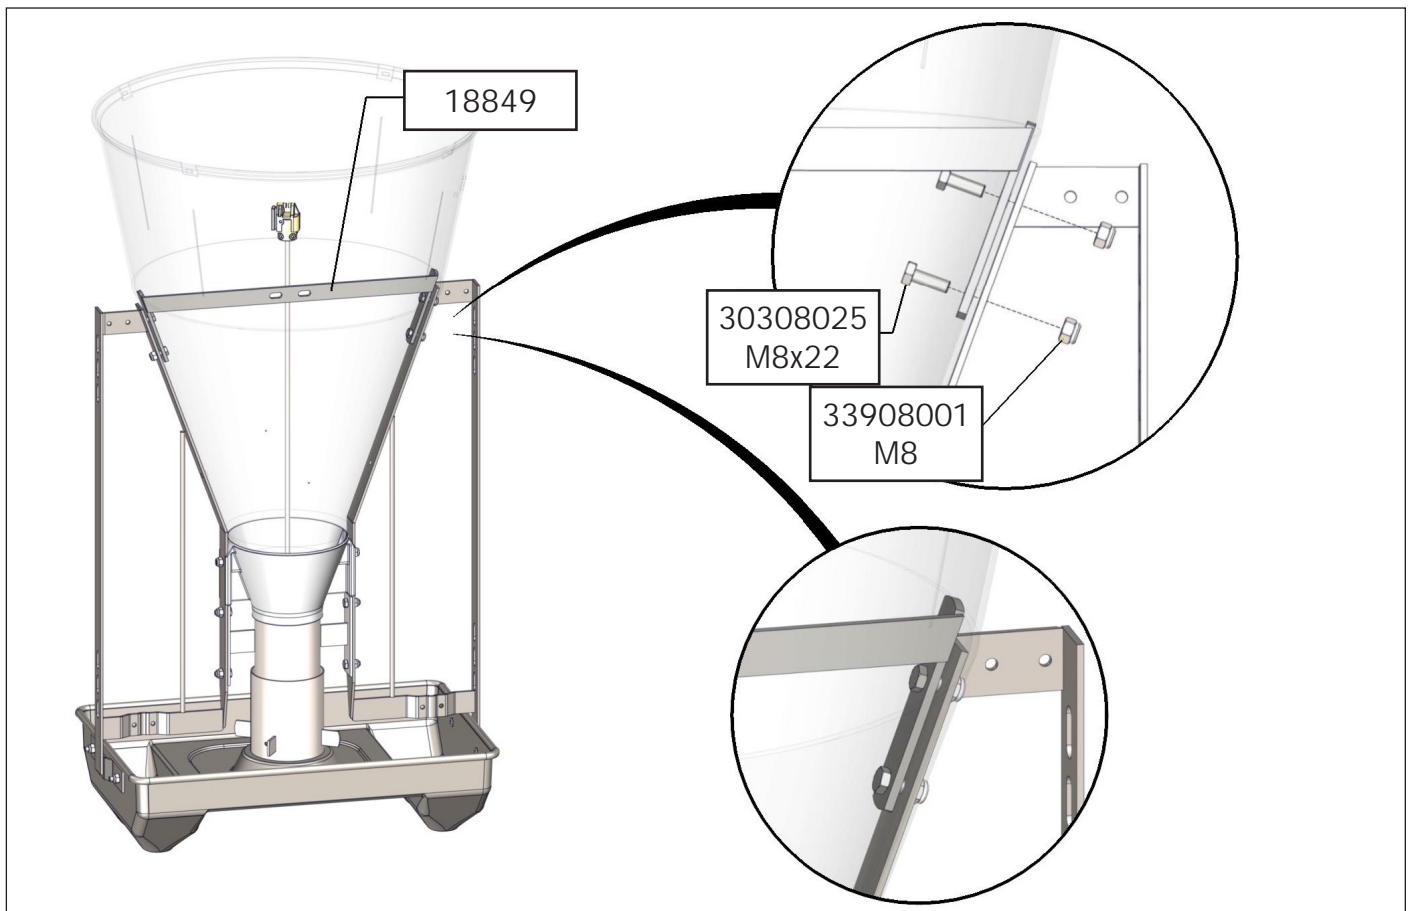

TUBE-O-MAT® LTD CLASSIC/ WEAN-TO-FINISH OR FINISHERS

1 pcs. Art no. 71029

OR

1 pcs. Art no. 71030

- 1 pcs. Art no. 89458 →
- 1 pcs. Art no. 89462 →
- 1 pcs. Art no. 70710 →
- 2 pcs. Art no. 73321 →
- 2 pcs. Art no. 70289 →
- OR
- 2 pcs. Art no. 70284 →
- 1 pcs. Art no. 72209 →