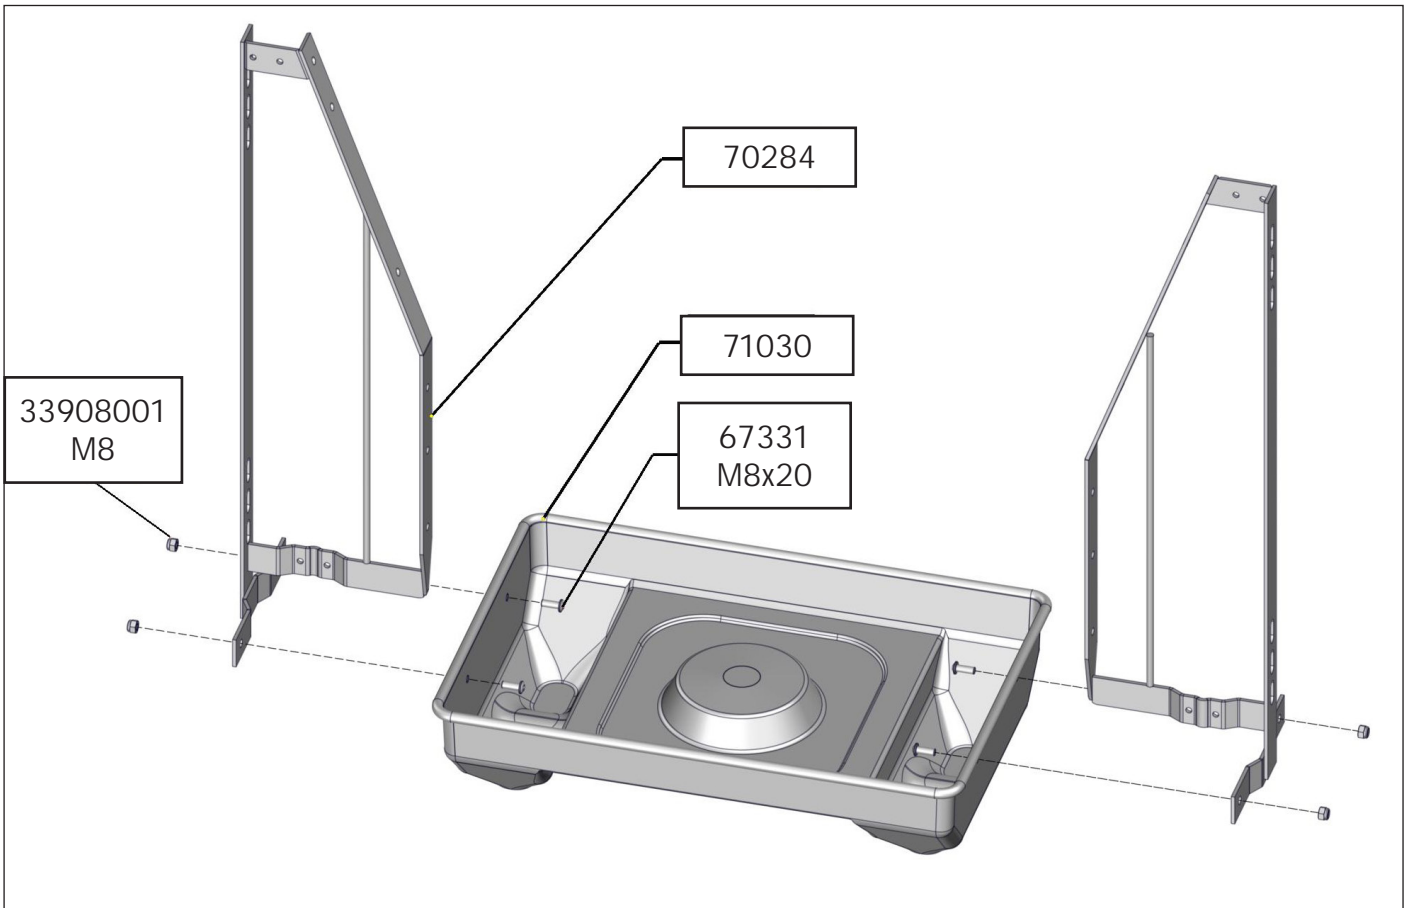

ASSEMBLY INSTRUCTION

30-120 kg

FUNKI | EGEBJERG

TUBE-O-MAT® LTD CLASSIC

ACO FUNKI A/S
Kirkevænget 5
DK-7400 Herning

Tel. +45 9711 9600
www.acofunki.com
www.egebjerg.com

FUNKI

Danish Design | German Quality | Global Experience

TUBE-O-MAT® LTD CLASSIC/ WEAN-TO-FINISH OR FINISHERS

1 pcs. Art no. 71029

OR

1 pcs. Art no. 71030

- 1 pcs. Art no. 89458 →
- 1 pcs. Art no. 89462 →
- 1 pcs. Art no. 70710 →
- 2 pcs. Art no. 73321 →
- 2 pcs. Art no. 70289 →
- OR
- 2 pcs. Art no. 70284 →
- 1 pcs. Art no. 72209 →