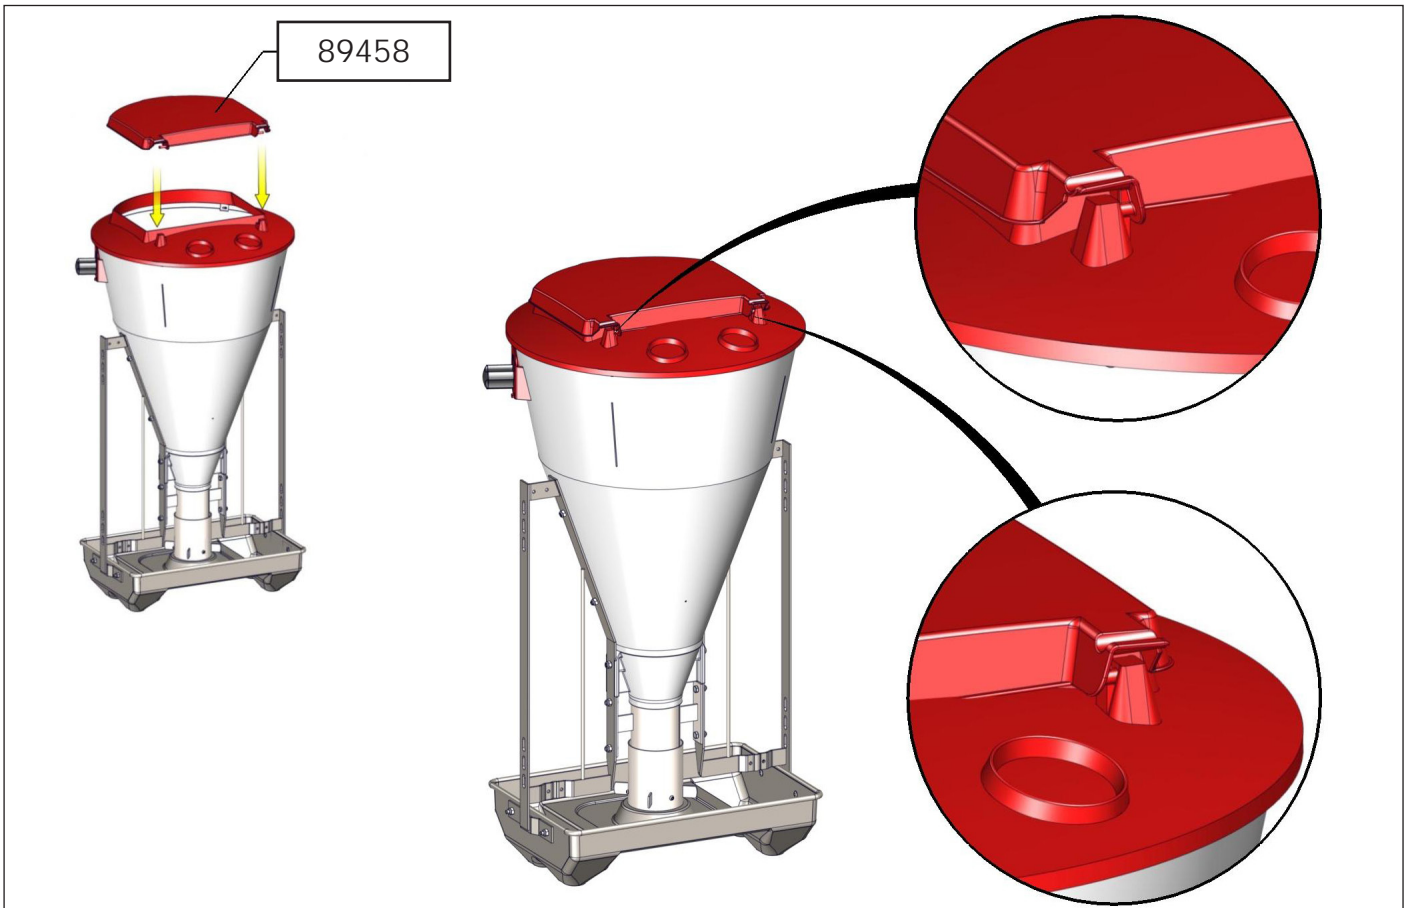

ASSEMBLY INSTRUCTION

30-120 kg

FUNKI | EGEBJERG

TUBE-O-MAT® LTD CLASSIC

ACO FUNKI A/S
Kirkevænget 5
DK-7400 Herning

Tel. +45 9711 9600
www.acofunki.com
www.egebjerg.com

FUNKI

Danish Design | German Quality | Global Experience

TUBE-O-MAT® LTD CLASSIC/ WEAN-TO-FINISH OR FINISHERS

1 pcs. Art no. 71029

OR

1 pcs. Art no. 71030

- 1 pcs. Art no. 89458 →
- 1 pcs. Art no. 89462 →
- 1 pcs. Art no. 70710 →
- 2 pcs. Art no. 73321 →
- 2 pcs. Art no. 70289 →
- OR
- 2 pcs. Art no. 70284 →
- 1 pcs. Art no. 72209 →