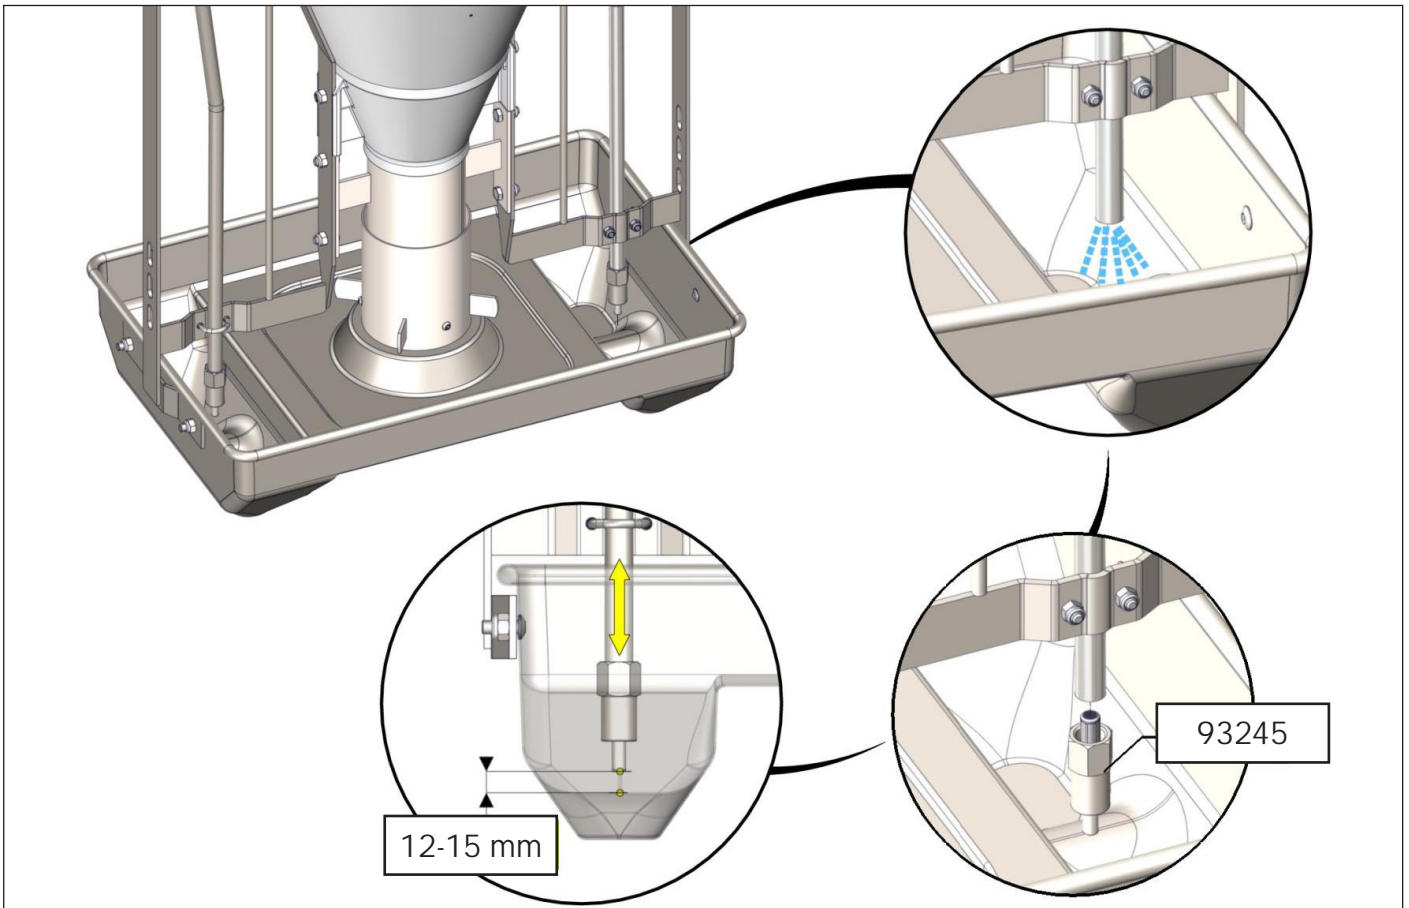

TUBE-O-MAT® LTD CLASSIC/ WEAN-TO-FINISH OR FINISHERS

1 pcs. Art no. 71029

OR

1 pcs. Art no. 71030

- 1 pcs. Art no. 89458 →
- 1 pcs. Art no. 89462 →
- 1 pcs. Art no. 70710 →
- 2 pcs. Art no. 73321 →
- 2 pcs. Art no. 70289 →
- OR
- 2 pcs. Art no. 70284 →
- 1 pcs. Art no. 72209 →