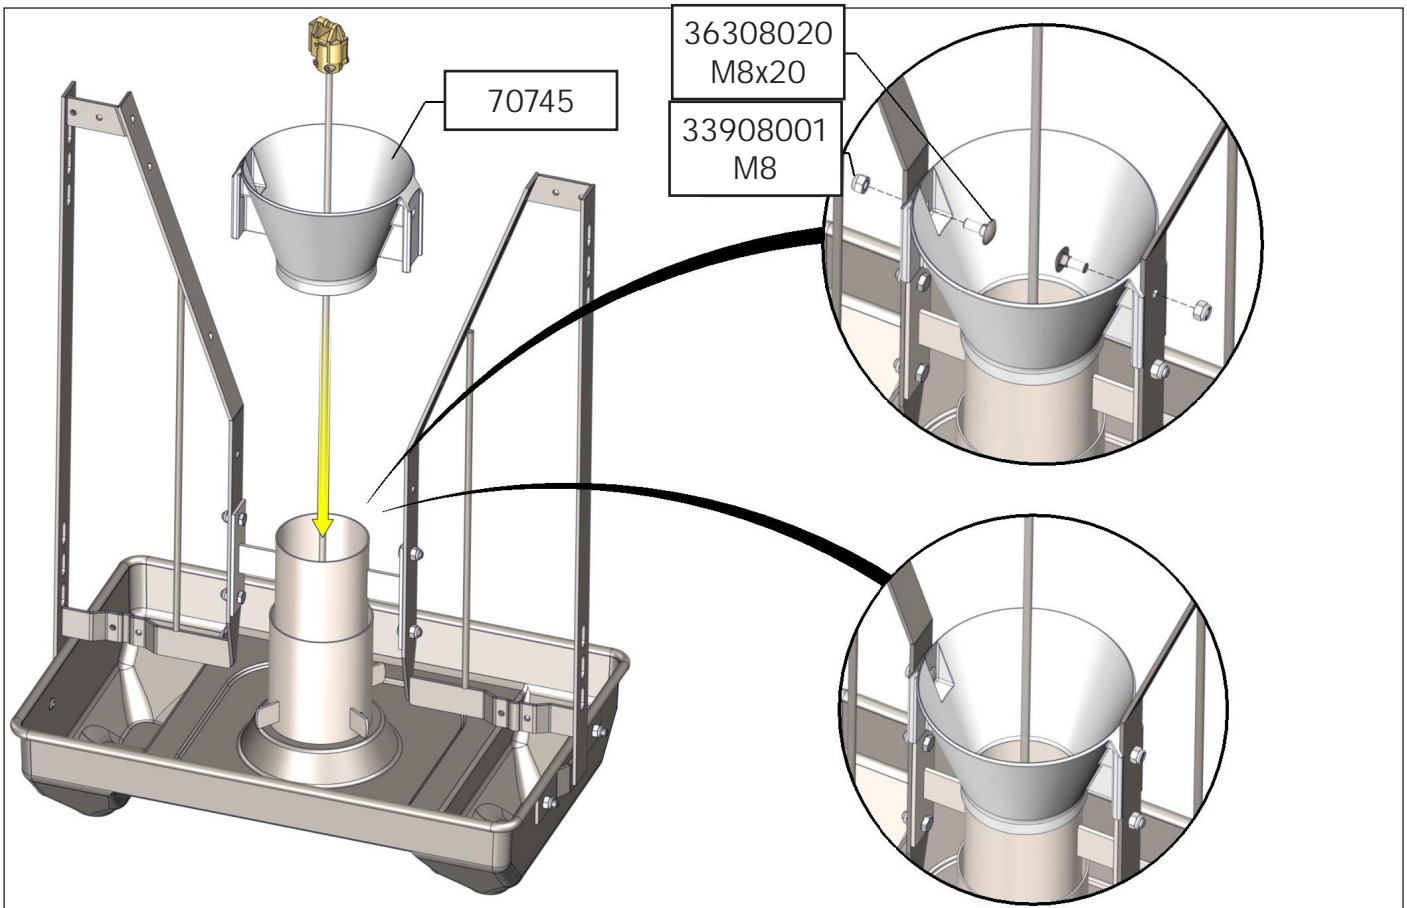

TUBE-O-MAT® LTD CLASSIC/ WEAN-TO-FINISH OR FINISHERS

1 pcs. Art no. 71029

OR

1 pcs. Art no. 71030

- 1 pcs. Art no. 89458 →
- 1 pcs. Art no. 89462 →
- 1 pcs. Art no. 70710 →
- 2 pcs. Art no. 73321 →
- 2 pcs. Art no. 70289 →
- OR
- 2 pcs. Art no. 70284 →
- 1 pcs. Art no. 72209 →