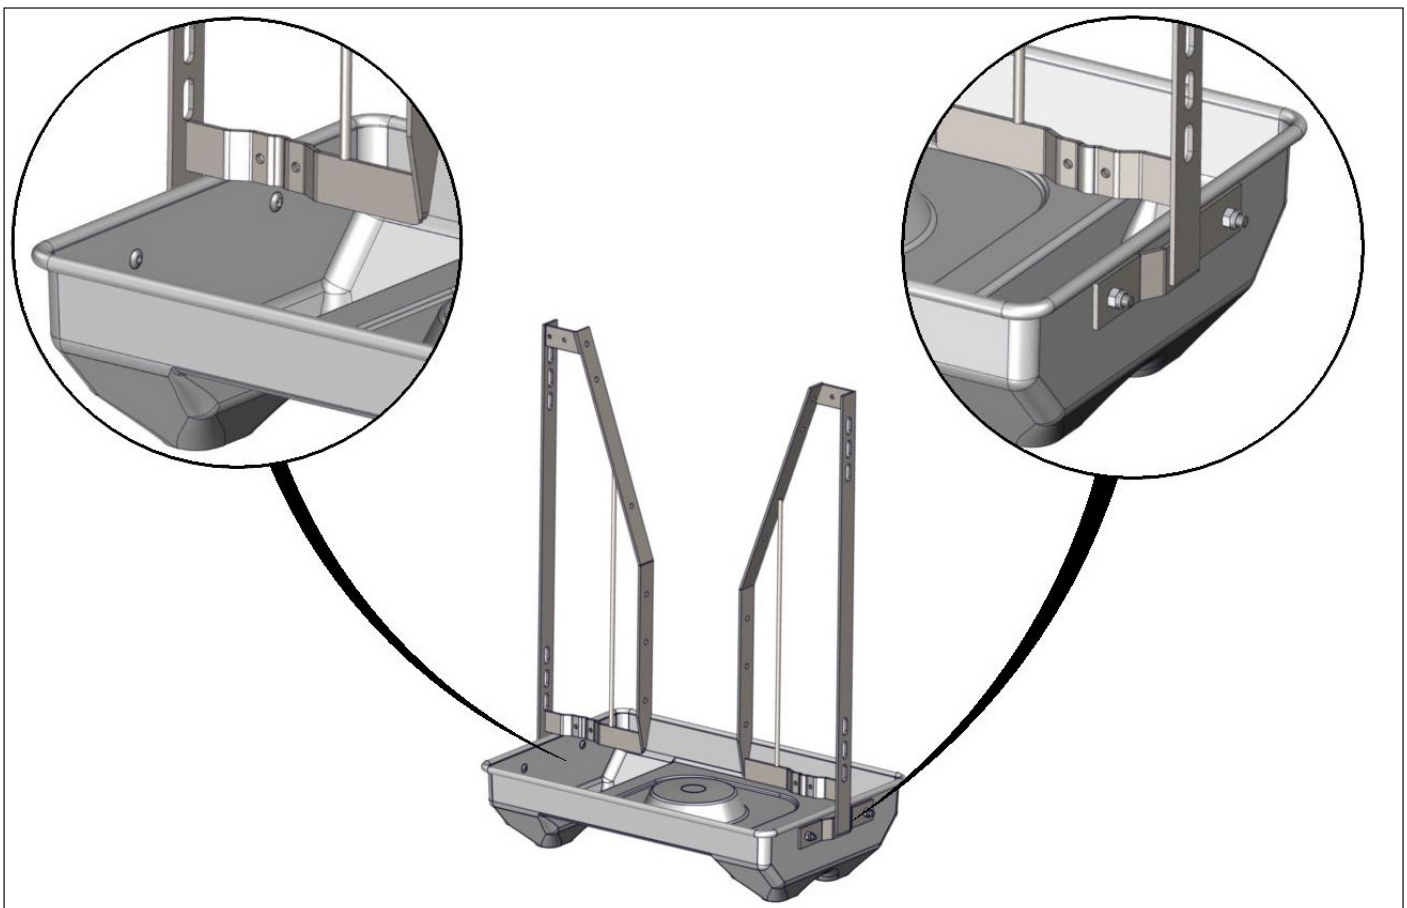

TUBE-O-MAT® LTD CLASSIC/ WEAN-TO-FINISH OR FINISHERS

1 pcs. Art no. 71029

OR

1 pcs. Art no. 71030

- 1 pcs. Art no. 89458 →
- 1 pcs. Art no. 89462 →
- 1 pcs. Art no. 70710 →
- 2 pcs. Art no. 73321 →
- 2 pcs. Art no. 70289 →
- OR
- 2 pcs. Art no. 70284 →
- 1 pcs. Art no. 72209 →