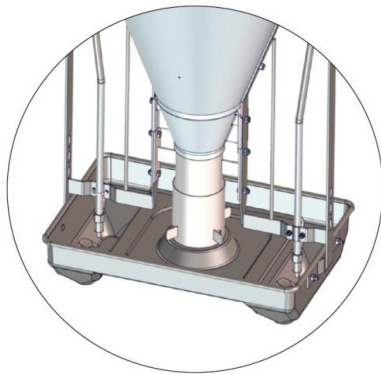

ASSEMBLY INSTRUCTION

30-120 kg

FUNKI | EGEBJERG