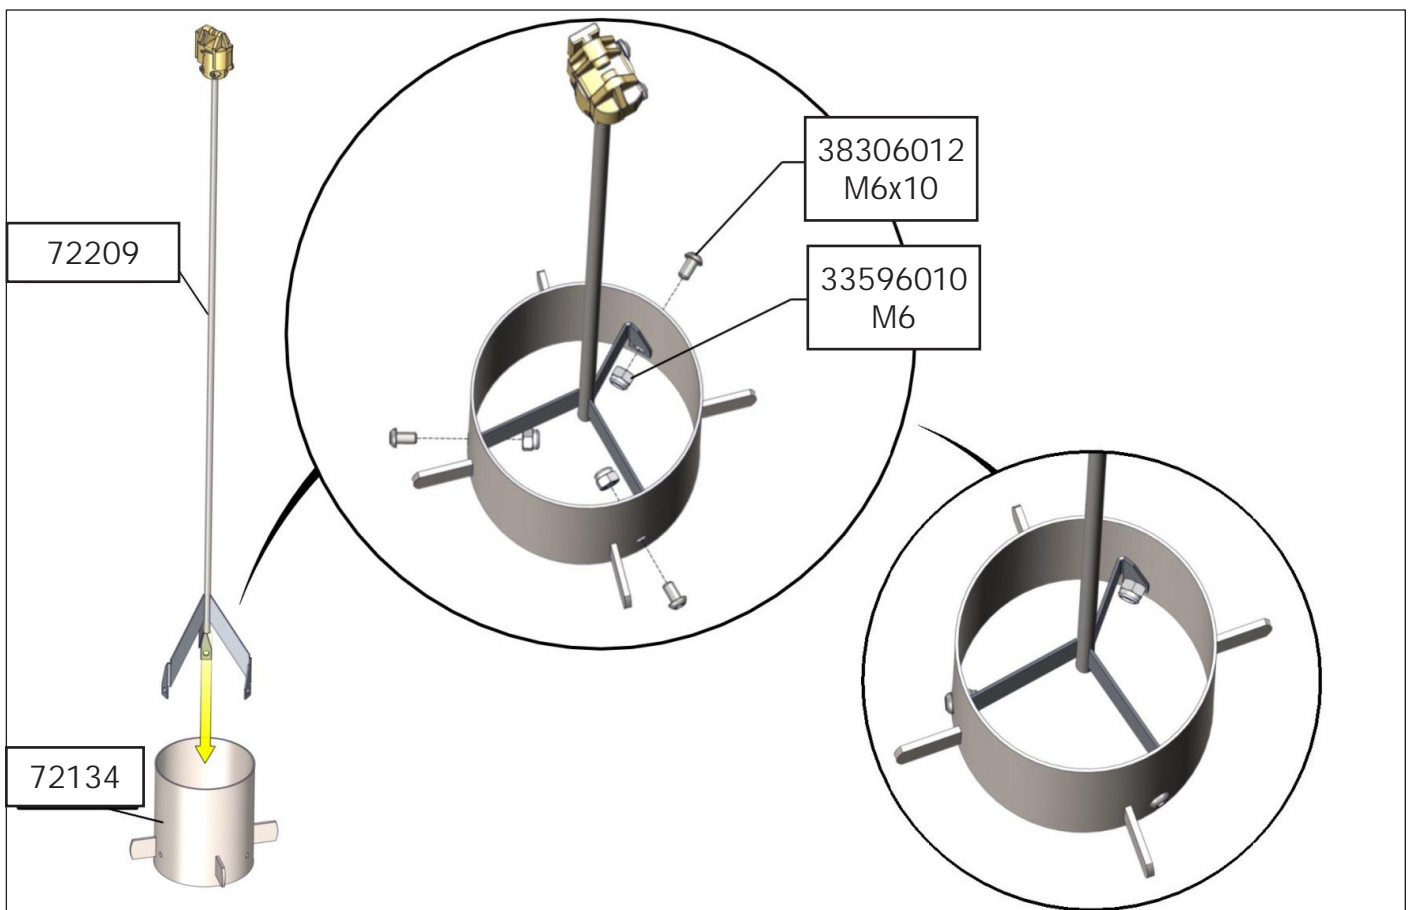

ASSEMBLY INSTRUCTION

30-120 kg

FUNKI | EGEBJERG

TUBE-O-MAT® LTD CLASSIC

ACO FUNKI A/S
Kirkevænget 5
DK-7400 Herning

Tel. +45 9711 9600
www.acofunki.com
www.egebjerg.com

FUNKI

Danish Design | German Quality | Global Experience

TUBE-O-MAT® LTD CLASSIC/ WEAN-TO-FINISH OR FINISHERS

1 pcs. Art no. 71029

OR

1 pcs. Art no. 71030

- 1 pcs. Art no. 89458 →
- 1 pcs. Art no. 89462 →
- 1 pcs. Art no. 70710 →
- 2 pcs. Art no. 73321 →
- 2 pcs. Art no. 70289 →
- OR
- 2 pcs. Art no. 70284 →
- 1 pcs. Art no. 72209 →