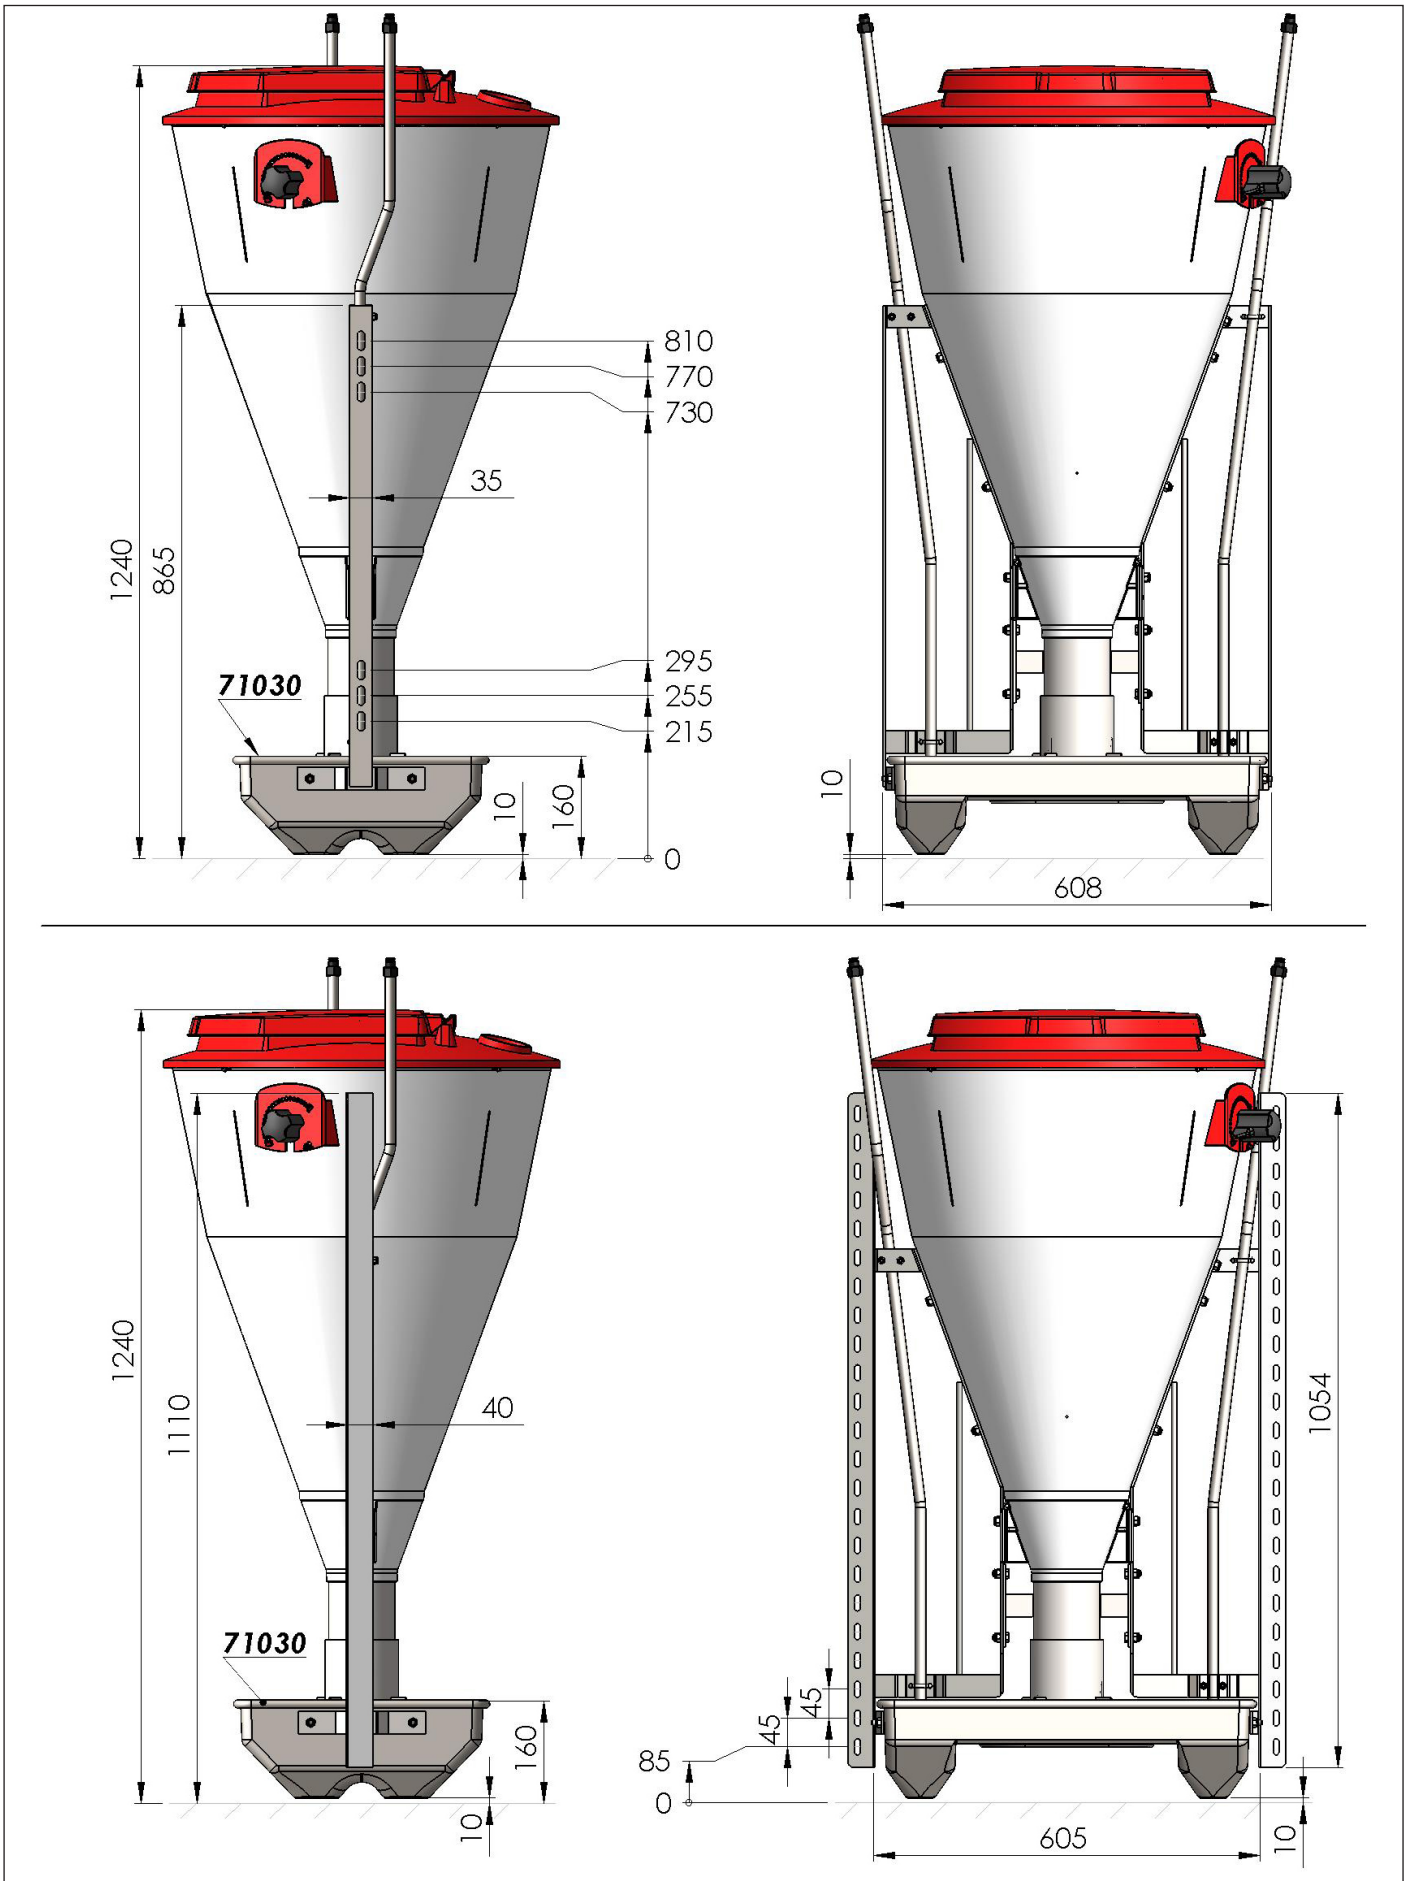

TUBE-O-MAT® LTD CLASSIC/ WEAN-TO-FINISH OR FINISHERS

1 pcs. Art no. 71029

OR

1 pcs. Art no. 71030

- 1 pcs. Art no. 89458 →
- 1 pcs. Art no. 89462 →
- 1 pcs. Art no. 70710 →
- 2 pcs. Art no. 73321 →
- 2 pcs. Art no. 70289 →
- OR
- 2 pcs. Art no. 70284 →
- 1 pcs. Art no. 72209 →

1 set. Art no. 76080

- 3 pcs. Art no. 61015 →
- 2 pcs. Art no. 61140 →
- 1 pcs. Art no. 61226 →
- 1 pcs. Art no. 72362 →
- 1 set. Art no. 76095 →
- 1 set. Art no. 76096 →

1 set. Art no. 76096

- 2 pcs. 3/8" M6 Art no. 69681
- 4 pcs. M6 Art no. 33596010

1 set. Art no. 76095

- 2 pcs. M6x12 Art no. 67162
- 4 pcs. 4.2x16 PH Art no. 67055
- 4 pcs. 5.3 Washer Art no. 35600032

1 set. Art no. 76451

- 2 pcs. Art no. 93245 →
- 1 pcs. Art no. 18849 →
- 1 pcs. Art no. 72332 →
- 1 pcs. Art no. 72316 →
- 1 set. Art no. 76481 →