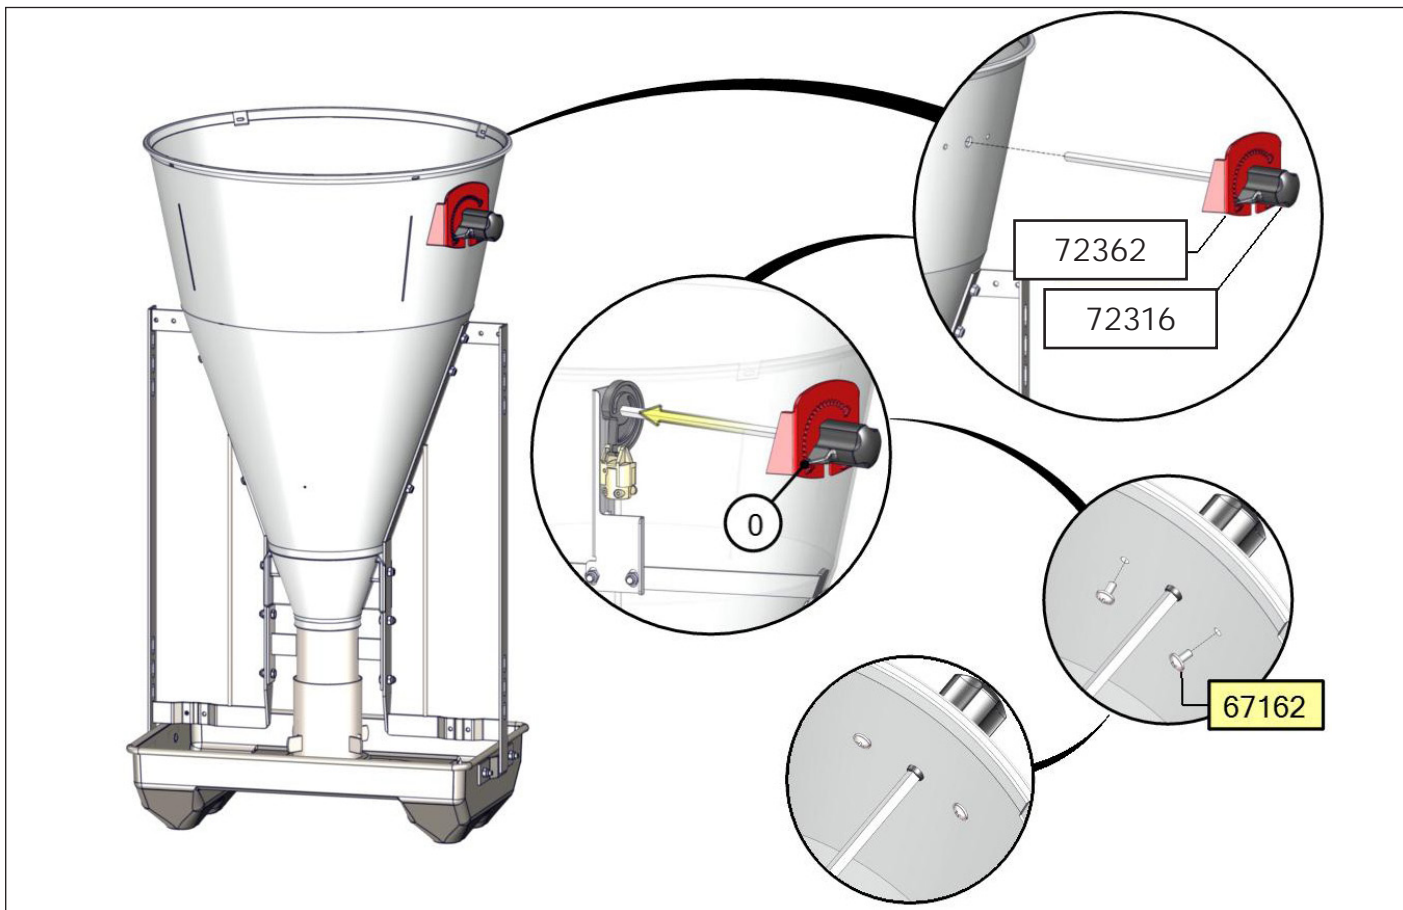

TUBE-O-MAT® LTD CLASSIC/ WEAN-TO-FINISH OR FINISHERS

1 pcs. Art no. 71029

OR

1 pcs. Art no. 71030

- 1 pcs. Art no. 89458 →
- 1 pcs. Art no. 89462 →
- 1 pcs. Art no. 70710 →
- 2 pcs. Art no. 73321 →
- 2 pcs. Art no. 70289 →
- OR
- 2 pcs. Art no. 70284 →
- 1 pcs. Art no. 72209 →