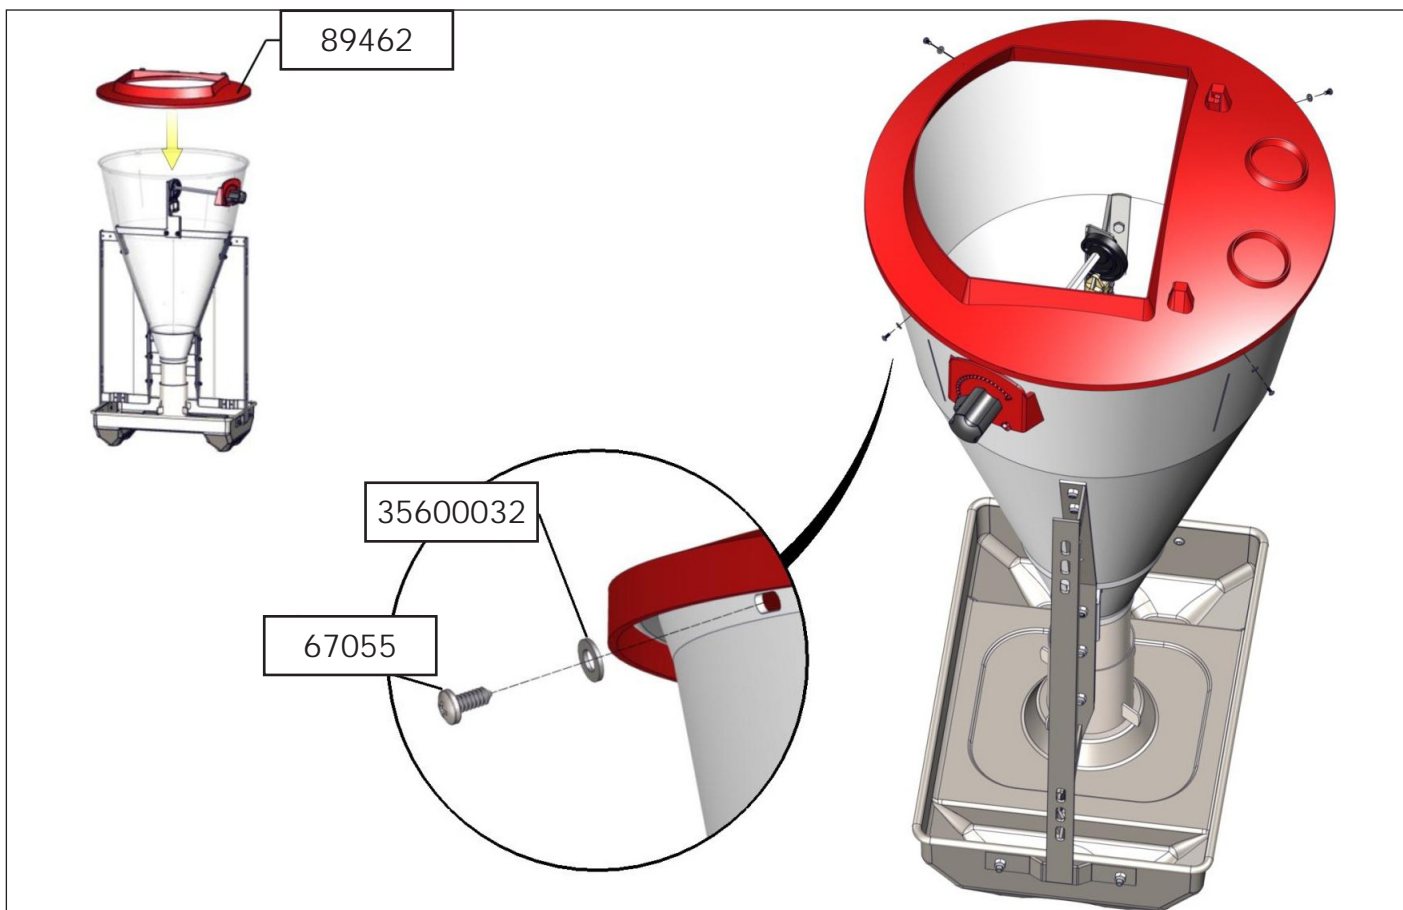

TUBE-O-MAT® LTD CLASSIC/ WEAN-TO-FINISH OR FINISHERS

1 pcs. Art no. 71029

OR

1 pcs. Art no. 71030

- 1 pcs. Art no. 89458 →
- 1 pcs. Art no. 89462 →
- 1 pcs. Art no. 70710 →
- 2 pcs. Art no. 73321 →
- 2 pcs. Art no. 70289 →
- OR
- 2 pcs. Art no. 70284 →
- 1 pcs. Art no. 72209 →