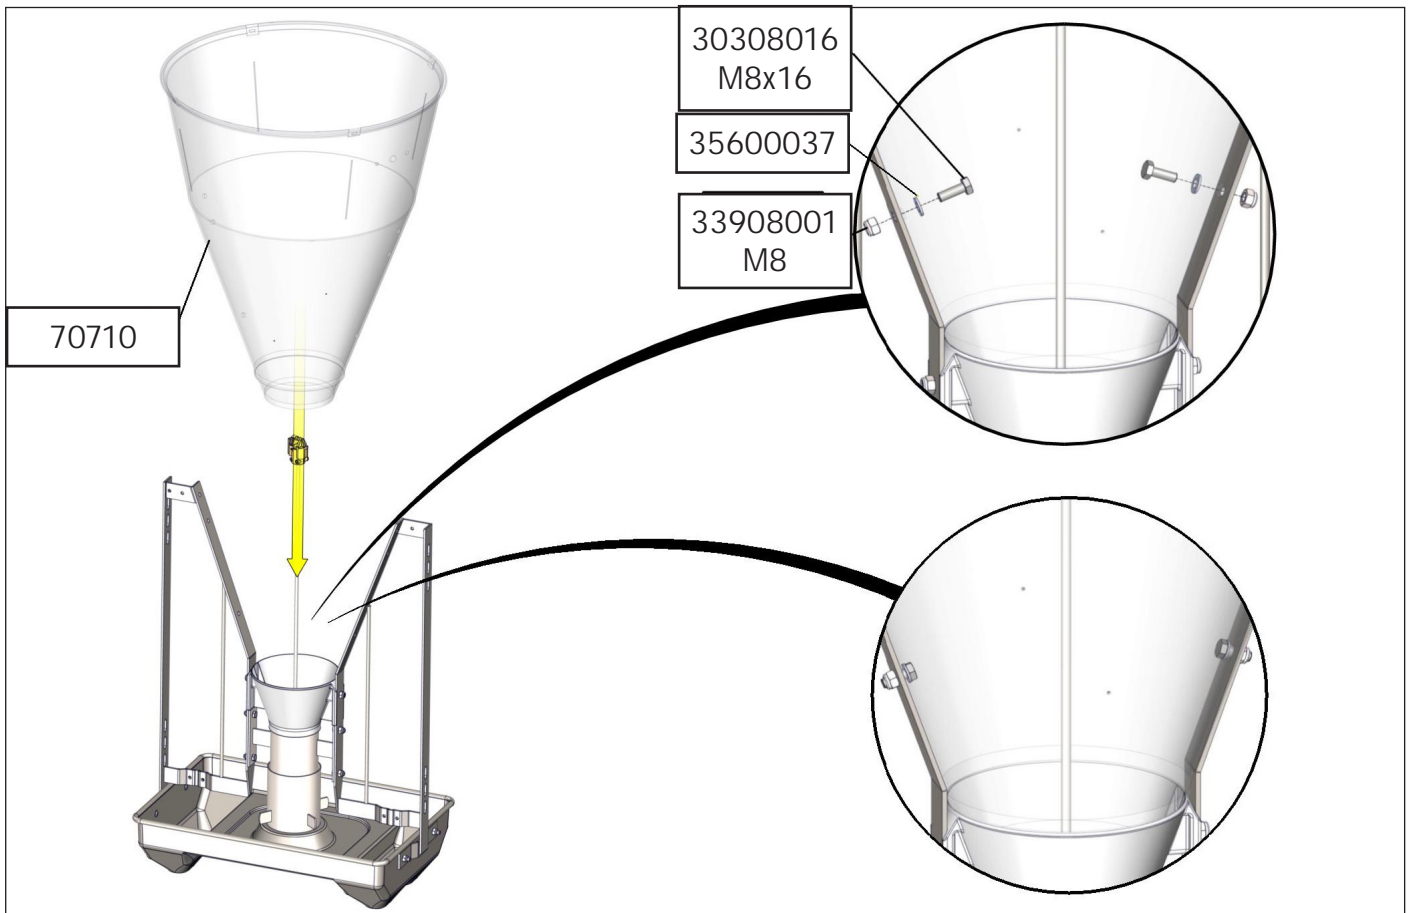

TUBE-O-MAT® LTD CLASSIC/ WEAN-TO-FINISH OR FINISHERS

1 pcs. Art no. 71029

OR

1 pcs. Art no. 71030

- 1 pcs. Art no. 89458 →
- 1 pcs. Art no. 89462 →
- 1 pcs. Art no. 70710 →
- 2 pcs. Art no. 73321 →
- 2 pcs. Art no. 70289 →
- OR
- 2 pcs. Art no. 70284 →
- 1 pcs. Art no. 72209 →