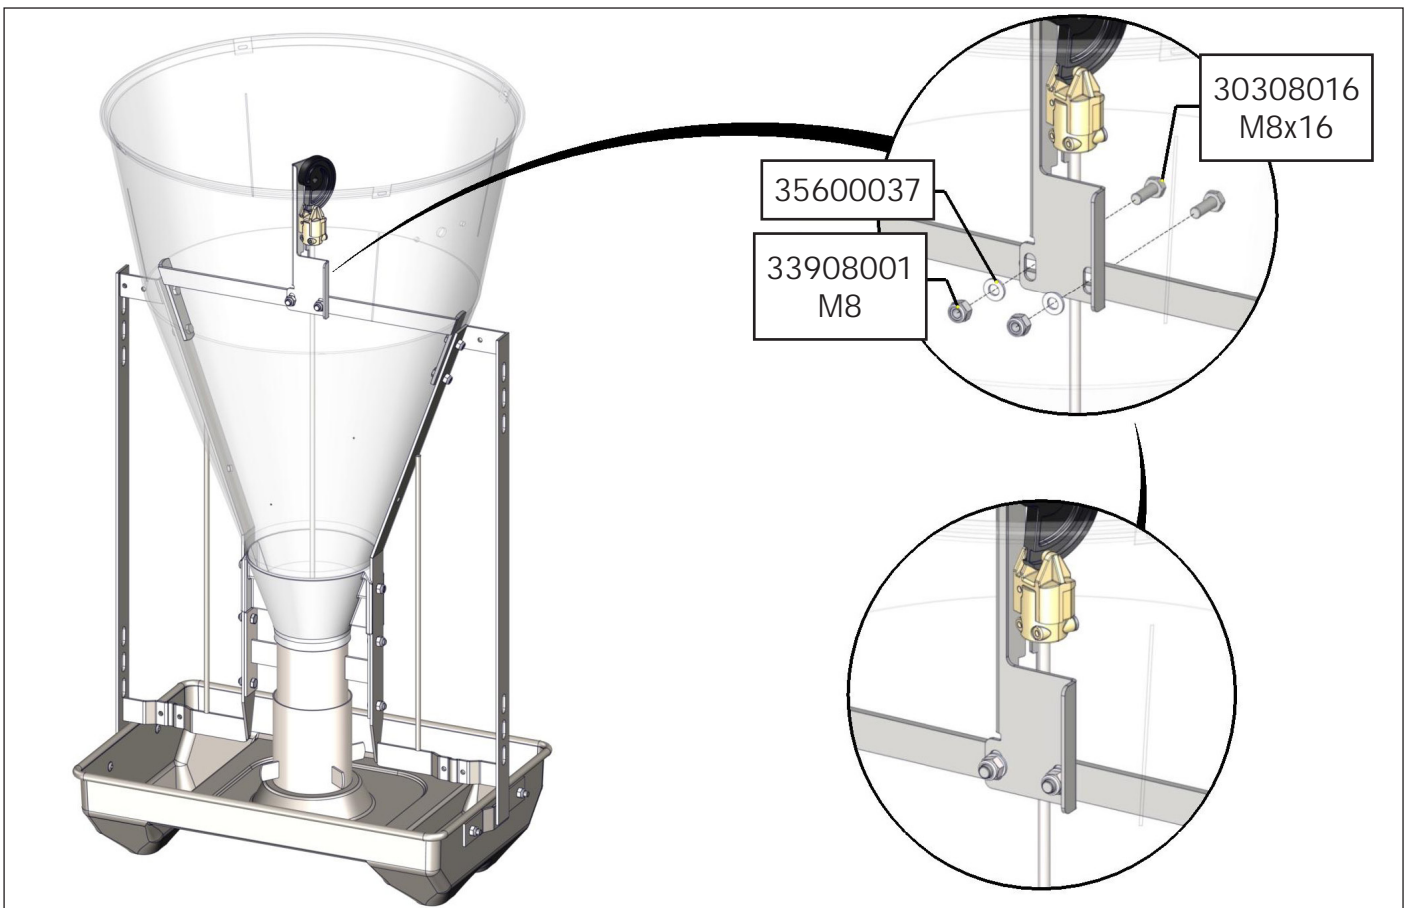

TUBE-O-MAT® LTD CLASSIC/ WEAN-TO-FINISH OR FINISHERS

1 pcs. Art no. 71029

OR

1 pcs. Art no. 71030

- 1 pcs. Art no. 89458 →
- 1 pcs. Art no. 89462 →
- 1 pcs. Art no. 70710 →
- 2 pcs. Art no. 73321 →
- 2 pcs. Art no. 70289 →
- OR
- 2 pcs. Art no. 70284 →
- 1 pcs. Art no. 72209 →