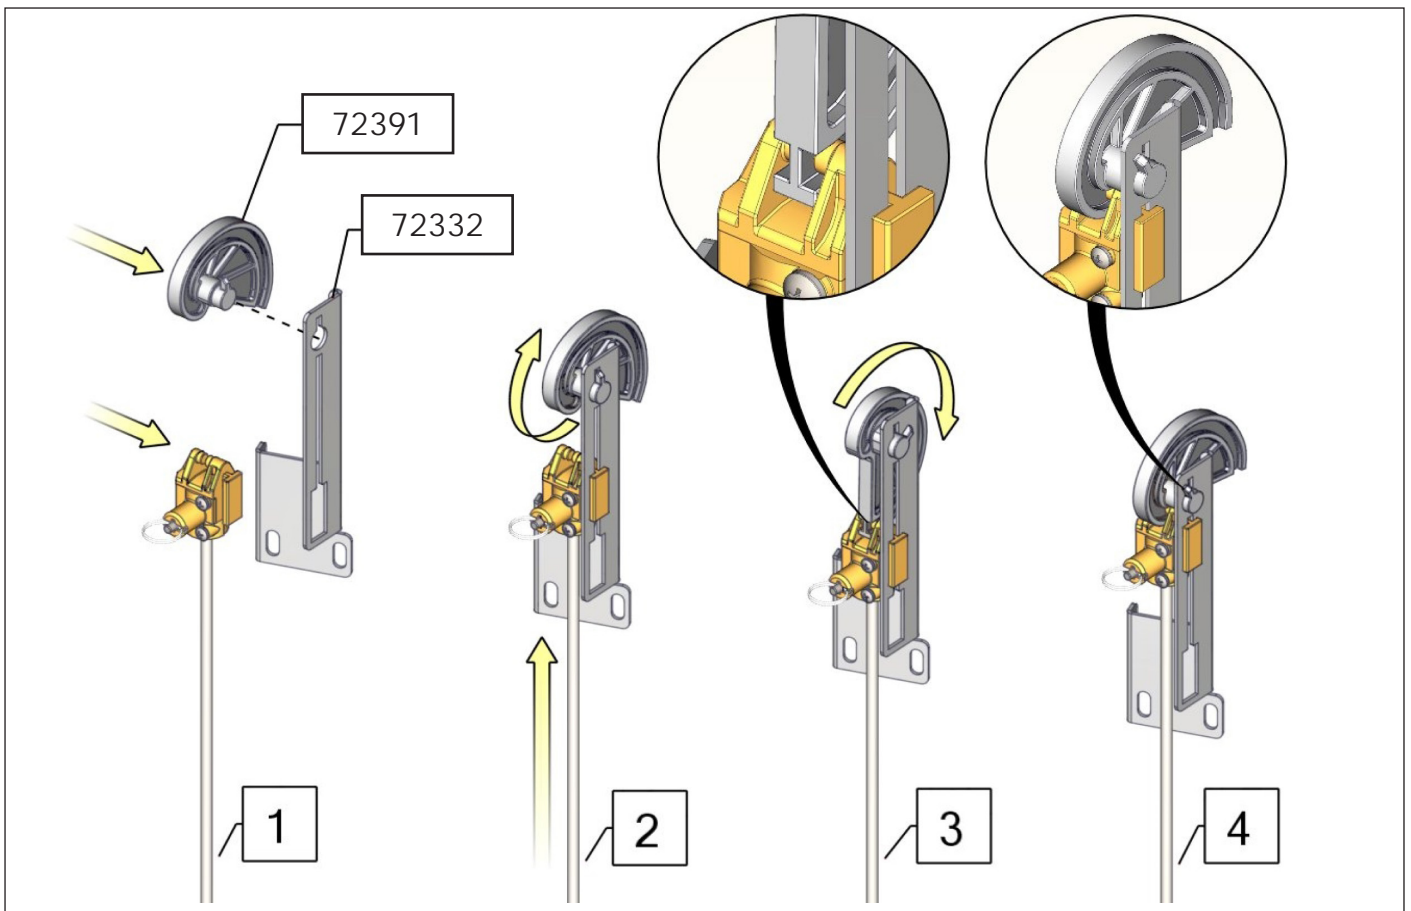

# TUBE-O-MAT® VI+ / WEANERS OR WEAN-TO-FINISH OR FINISHERS

1 pcs. Art no. 71007

OR

1 pcs. Art no. 71008

OR

1 pcs. Art no. 71009

1 pcs. Art no. 73710

1 pcs. Art no. 70711