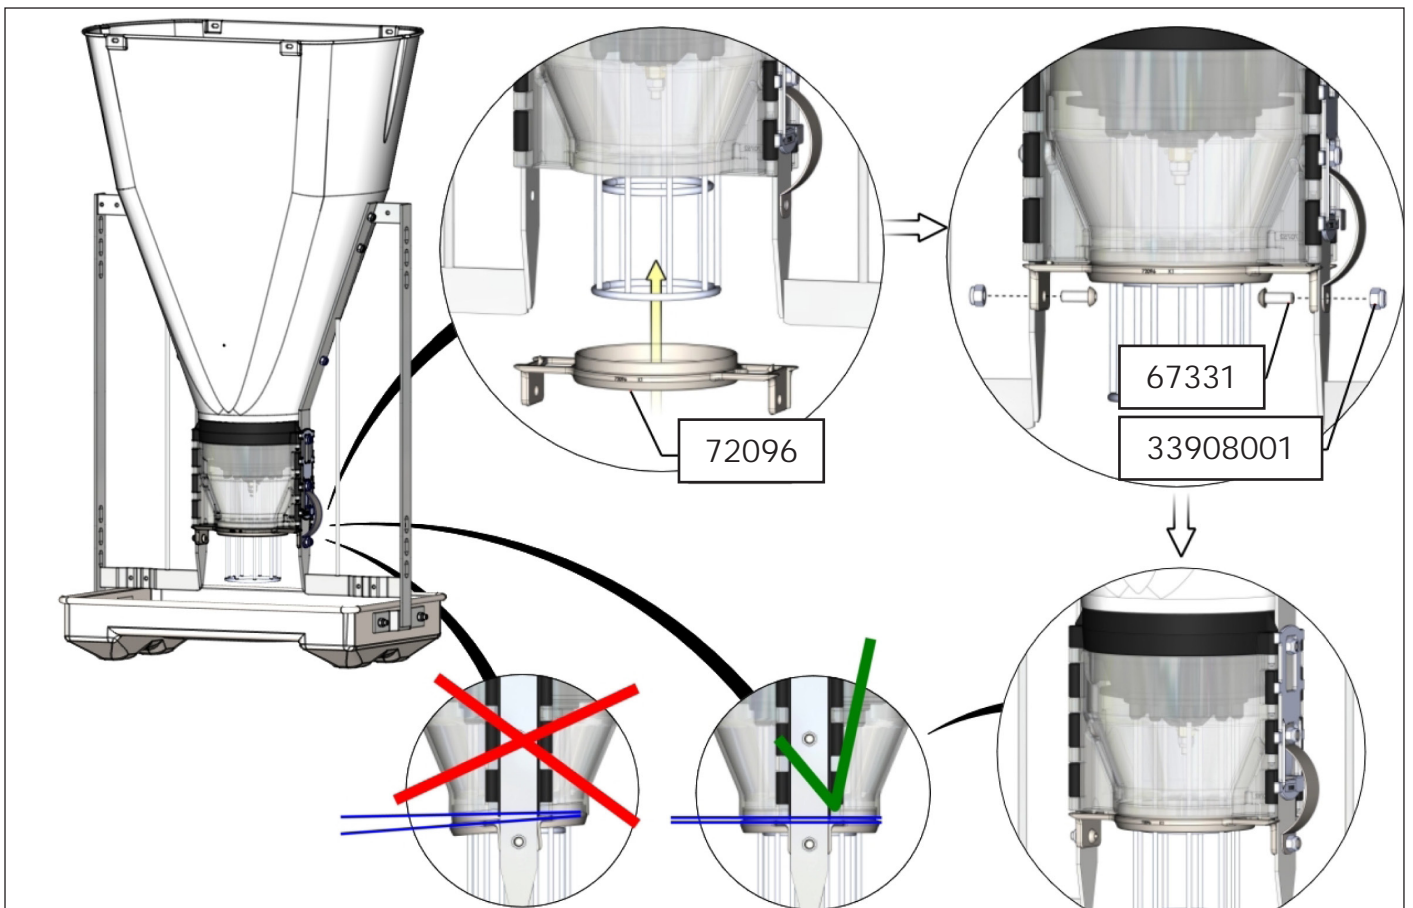

# TUBE-O-MAT® VI+ / WEANERS OR WEAN-TO-FINISH OR FINISHERS

1 pcs. Art no. 71007

OR

1 pcs. Art no. 71008

OR

1 pcs. Art no. 71009

1 pcs. Art no. 73710

1 pcs. Art no. 70711