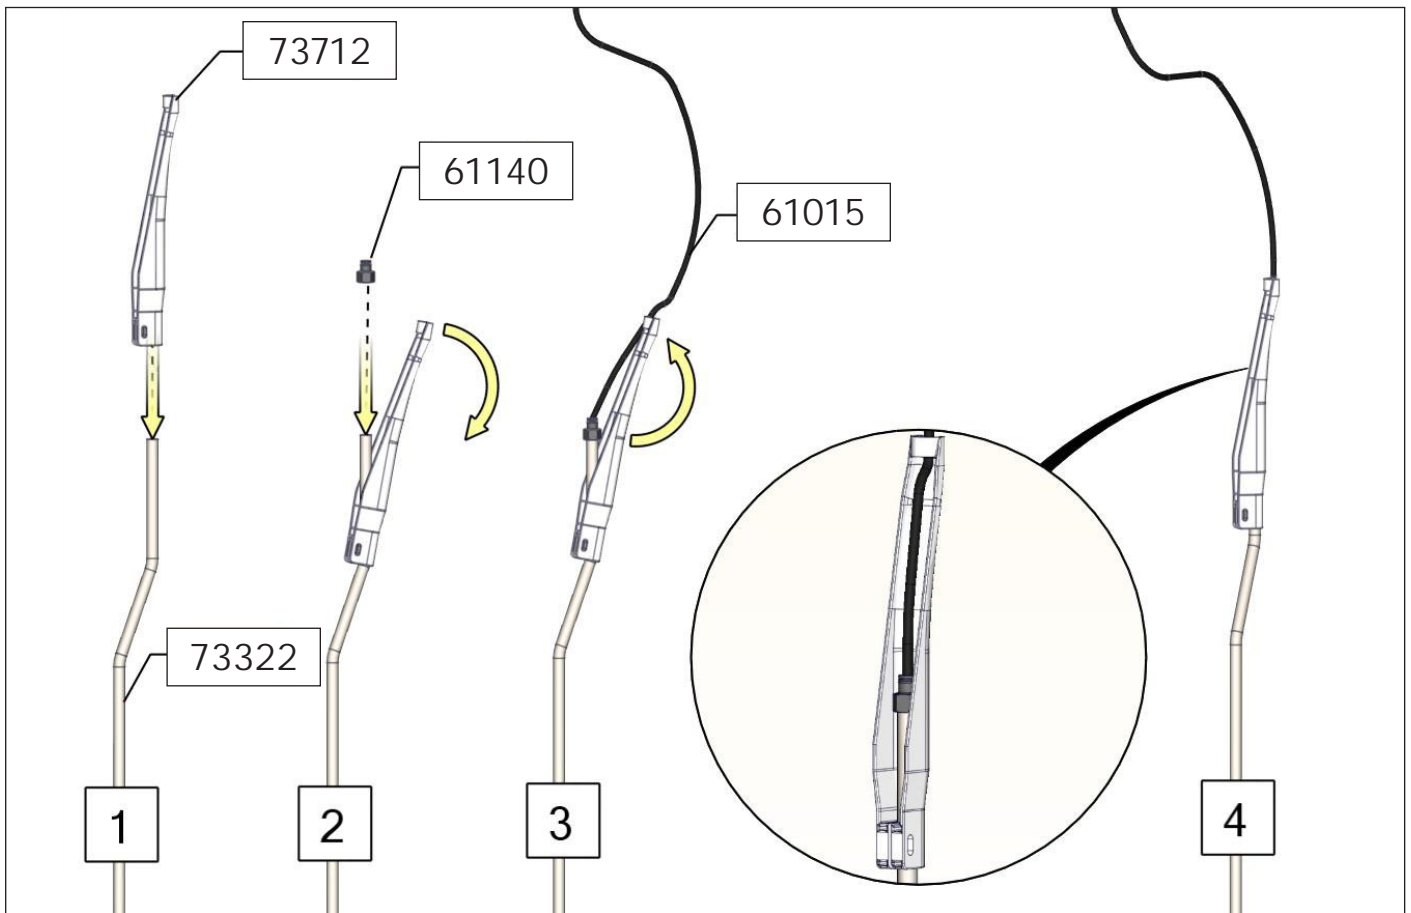

# TUBE-O-MAT® VI+ / WEANERS OR WEAN-TO-FINISH OR FINISHERS

1 pcs. Art no. 71007

OR

1 pcs. Art no. 71008

OR

1 pcs. Art no. 71009

1 pcs. Art no. 73710

1 pcs. Art no. 70711