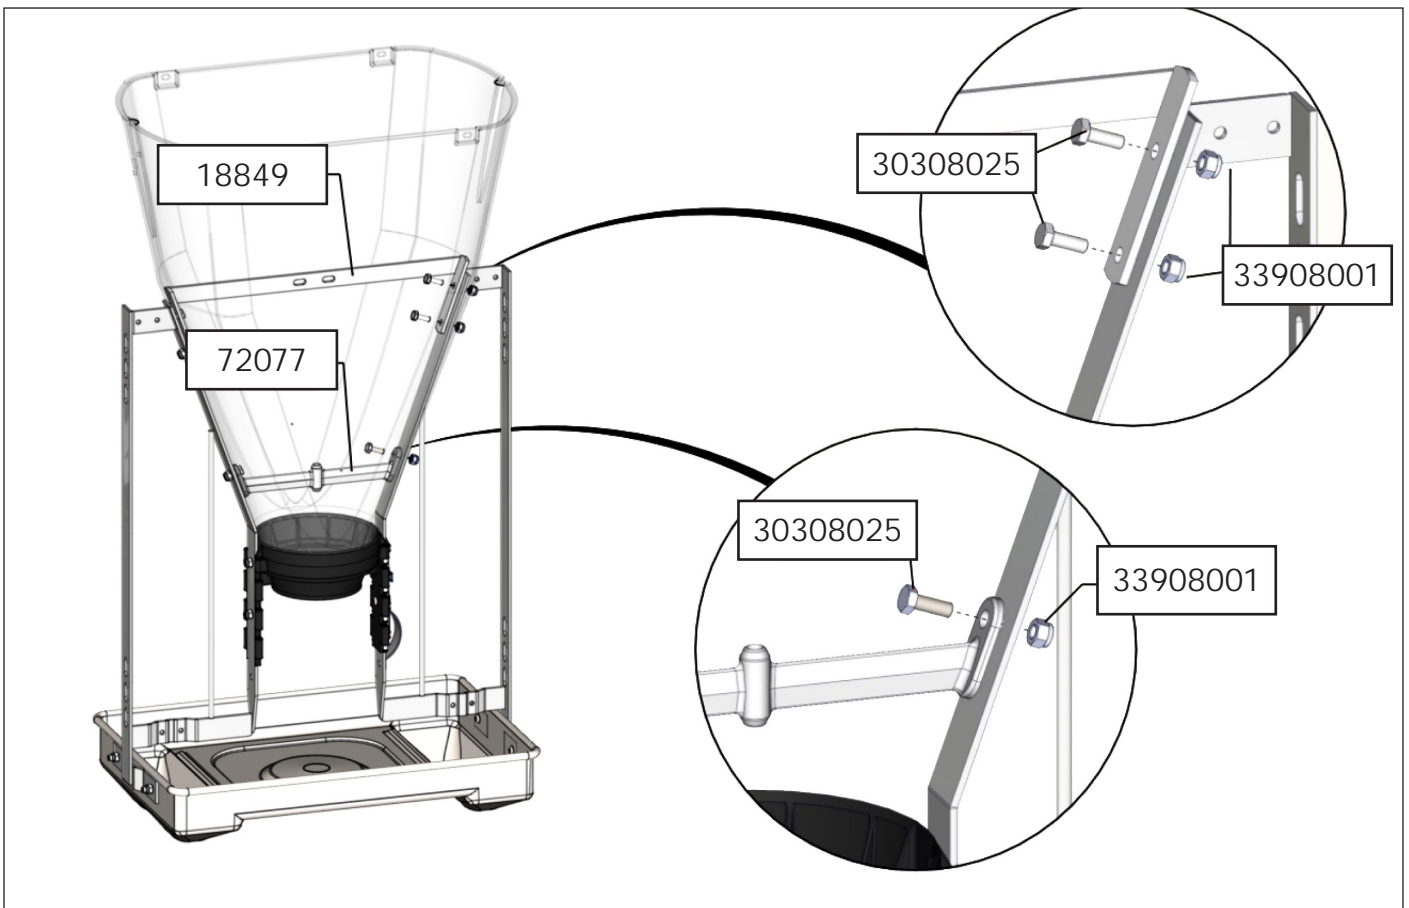

# TUBE-O-MAT® VI+ / WEANERS OR WEAN-TO-FINISH OR FINISHERS

1 pcs. Art no. 71007

OR

1 pcs. Art no. 71008

OR

1 pcs. Art no. 71009

1 pcs. Art no. 73710

1 pcs. Art no. 70711