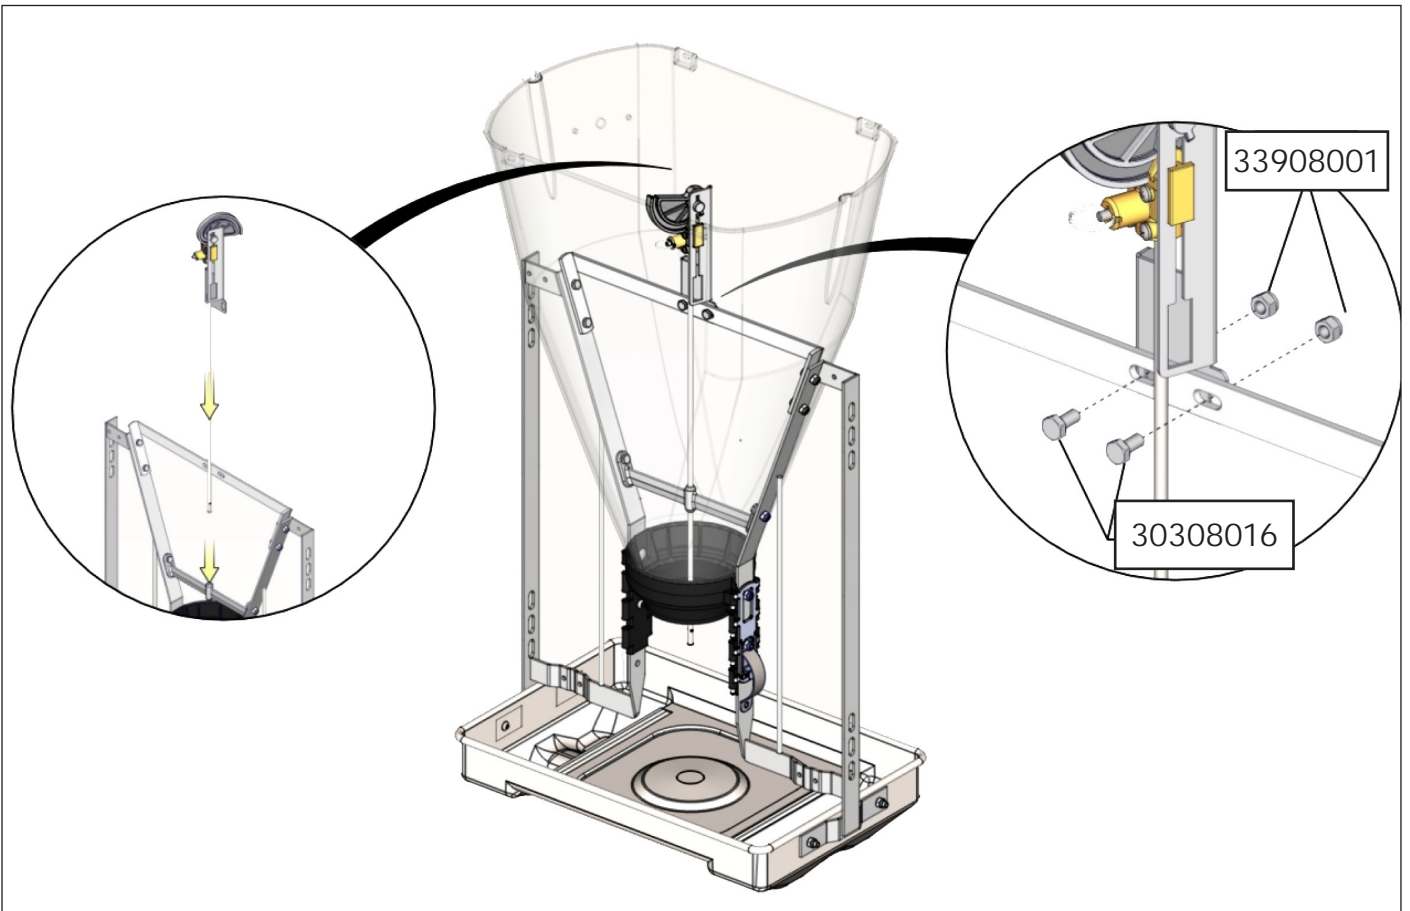

# TUBE-O-MAT® VI+ / WEANERS OR WEAN-TO-FINISH OR FINISHERS

1 pcs. Art no. 71007

OR

1 pcs. Art no. 71008

OR

1 pcs. Art no. 71009

1 pcs. Art no. 73710

1 pcs. Art no. 70711