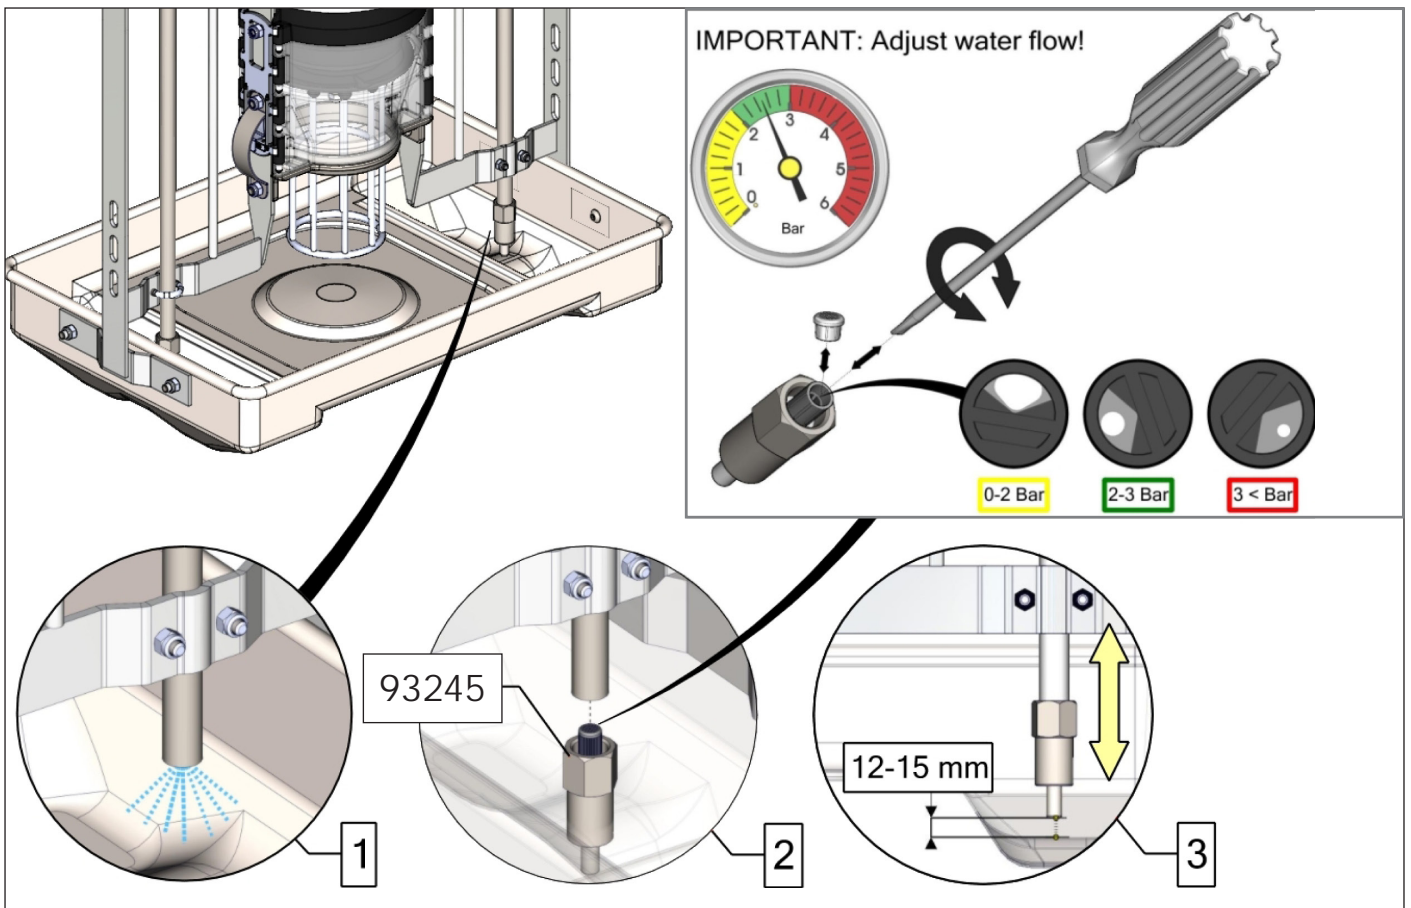

# TUBE-O-MAT® VI+ / WEANERS OR WEAN-TO-FINISH OR FINISHERS

1 pcs. Art no. 71007

OR

1 pcs. Art no. 71008

OR

1 pcs. Art no. 71009

1 pcs. Art no. 73710

1 pcs. Art no. 70711