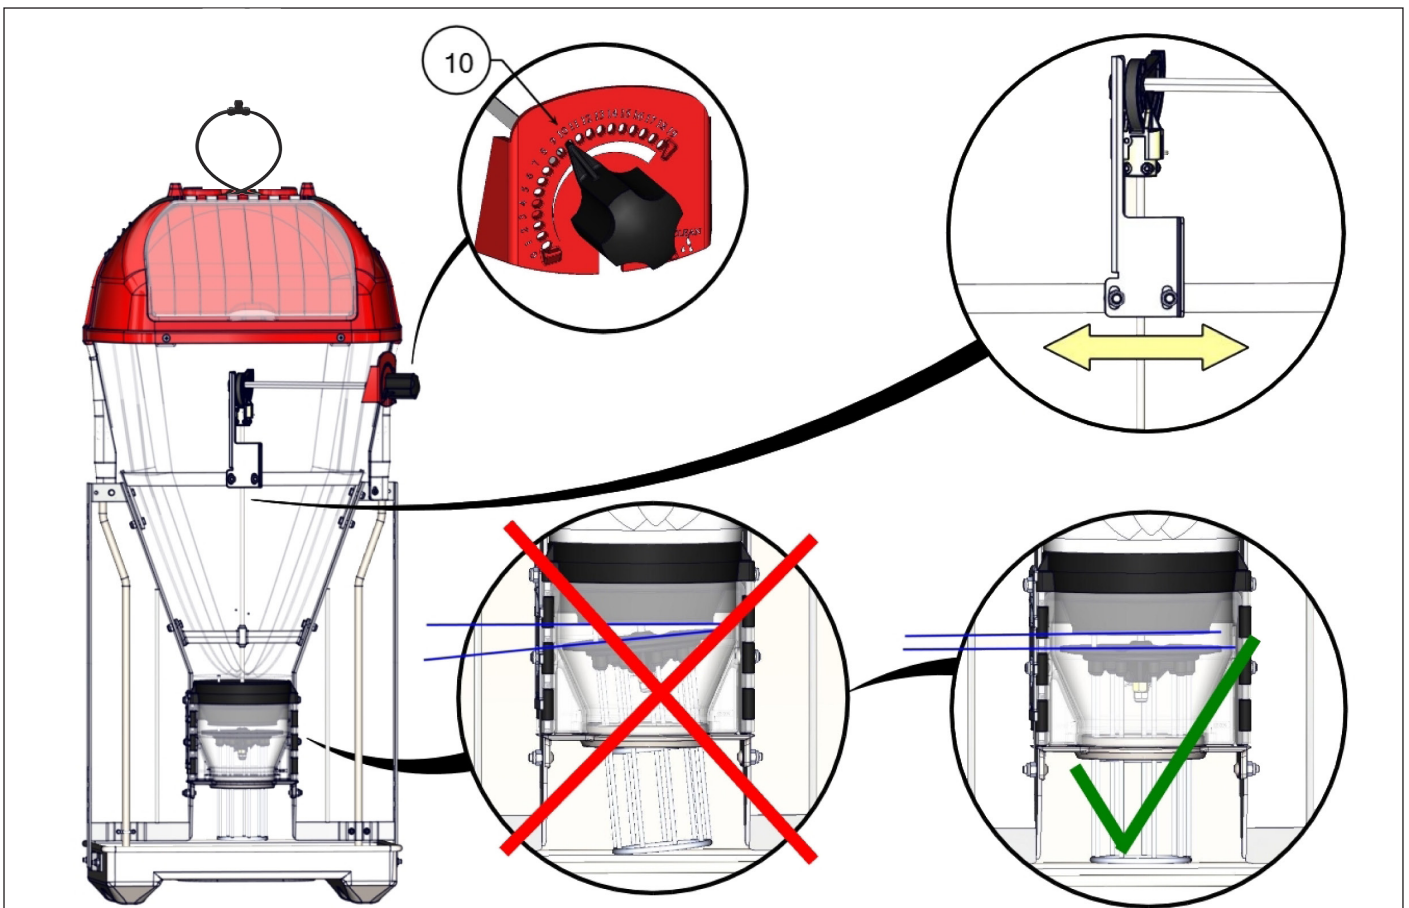

# TUBE-O-MAT® VI+ / WEANERS OR WEAN-TO-FINISH OR FINISHERS

1 pcs. Art no. 71007

OR

1 pcs. Art no. 71008

OR

1 pcs. Art no. 71009

1 pcs. Art no. 73710

1 pcs. Art no. 70711