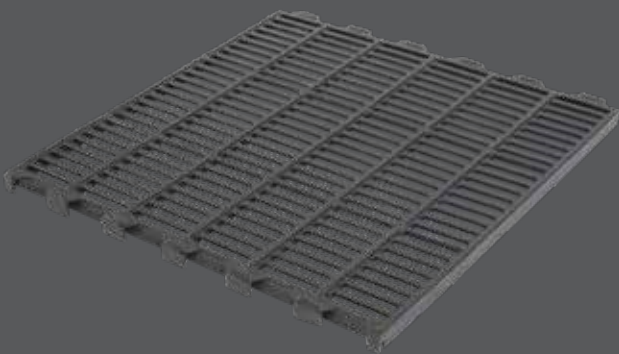

## CAST IRON SLATS FOR COMBI-FLOOR

- Great flexibility, can be put together as needed
- Competitive prices
- Fast delivery
- Largest warehouse in the industry

# CAST IRON SLATS FOR COMBI-FLOOR

Largest assortments in the industry

Slats with 5% opening is designed to reduce pressure sore while being sure that the sow has a dry and cool area.

## CAST IRON SLAT, 5% OPENING

- 566041 CAST IRON SLAT, FOR SOWS, 60X40 CM
- 566042 CAST IRON GRATING 60X60 CM FOR SOWS, 5% GAP