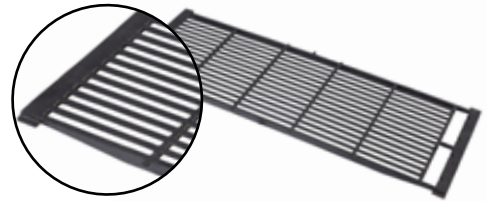

CAST IRON SLATS FOR FARROWING PENS

WITH CLEANING OPENING, 10/11 MM

- 560800 CAST IRON SLAT, FOR FARROWING PENS, 80 X 40 X 3 CM
- 560900 CAST IRON SLAT, FOR FARROWING PENS, 90 X 40 X 3 CM
- 561000 CAST IRON SLAT, FOR FARROWING PENS, 100 X 40 X 3 CM
- 561100 CAST IRON SLAT, FOR FARROWING PENS, 110 X 40 X 3 CM
- 549655 CAST IRON SLAT, FOR FARROWING PENS, 120 X 40 X 3 CM
- 561400 CAST IRON SLAT, FOR FARROWING PENS, 140 X 40 X 3 CM
- 561600 CAST IRON SLAT, FOR FARROWING PENS, 160 X 40 X 3 CM