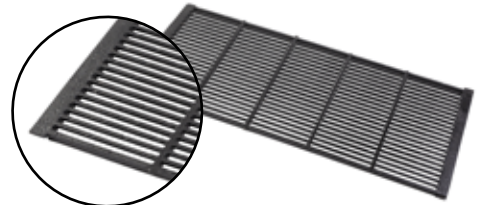

PLUGS

- 560111 PLUGS FOR CAST IRON SLATS 56XXXX
- 92630 PLUG FOR CAST IRON SLATS 92XXXX AND 54XXXX

MASTER TRADING

MASTER TRADING • KIRKEVÆNGET 5 • 7400 HERNING • DENMARK

www.mastertrading.dk • Tel. +45 9744 6677