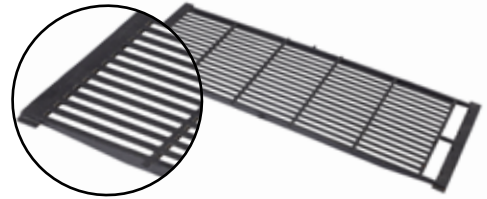

CAST IRON SLATS FOR WEANERS AND WEAN-TO-FINISH

WITH CLEANING OPENING, 12/13 MM

- 561203 CAST IRON SLAT, FOR WEAN-TO-FINISH, 120 X 40 X 3 CM
- 549800 CAST IRON SLAT, FOR WEAN-TO-FINISH, 140 X 40 CM
- 549656 CAST IRON SLAT, FOR WEAN-TO-FINISH, 160 X 40 CM
- 561803 CAST IRON SLAT, FOR WEAN-TO-FINISH, 180 X 40 X 3 CM
- 549849 CAST IRON SLAT, FOR WEAN-TO-FINISH, 200 X 40 CM