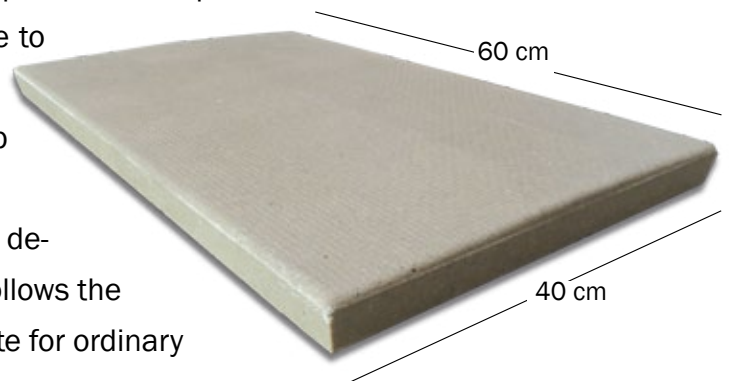

COMFORT PLATE

Polymer plate for farrowing pens

- Made of polymer concrete
- 5 times longer durability than conventional concrete
- Protects sows from shoulder damages
- Cools of the sow
- Non-slip surface
- No sharp edges
- Always dry surface
- Easy mounting

COMFORT PLATE

Polymer plate for farrowing pens

Comfort Plate has dimensions of 60 x 40 cm, and the plate is developed in order to help sows to cool off and at the same time to ensure dry surface. The plate is made of polymer concrete, so the surface is always non-slip without sharp edges.

The plate is supported and held in place by a specially designed plastic support, which ensures that the plate follows the floor surface. Comfort Plate can be used as a substitute for ordinary concrete tiles, if they have become rough in the surface.

560305 Polymer plate for sows 60x40 cm
560310 Polymer plate for sows, complete

560300 Plastic gratings frame 20x40 cm for polymer plate, green (3 pcs. per 1 polymer plate)

Subject to changes in materials and design is reserved.