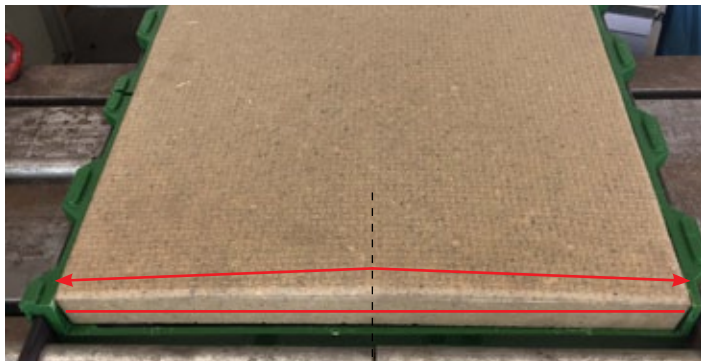

COMFORT PLATE

Polymer plate for farrowing pens

- Made of polymer concrete
- 5 times longer durability than conventional concrete
- Protects sows from shoulder damages
- Cools of the sow
- Non-slip surface
- No sharp edges
- Always dry surface
- Easy mounting

COMFORT PLATE

Polymer plate for farrowing pens

Comfort Plate has dimensions of 60 x 40 cm, and the plate is developed in order to help sows to cool off and at the same time to ensure dry surface. The plate is made of polymer concrete, so the surface is always non-slip without sharp edges.

The plate is supported and held in place by a specially designed plastic support, which ensures that the plate follows the floor surface. Comfort Plate can be used as a substitute for ordinary concrete tiles, if they have become rough in the surface.

560305 Polymer plate for sows 60x40 cm
560310 Polymer plate for sows, complete

560300 Plastic gratings frame 20x40 cm for polymer plate, green (3 pcs. per 1 polymer plate)

Subject to changes in materials and design is reserved.