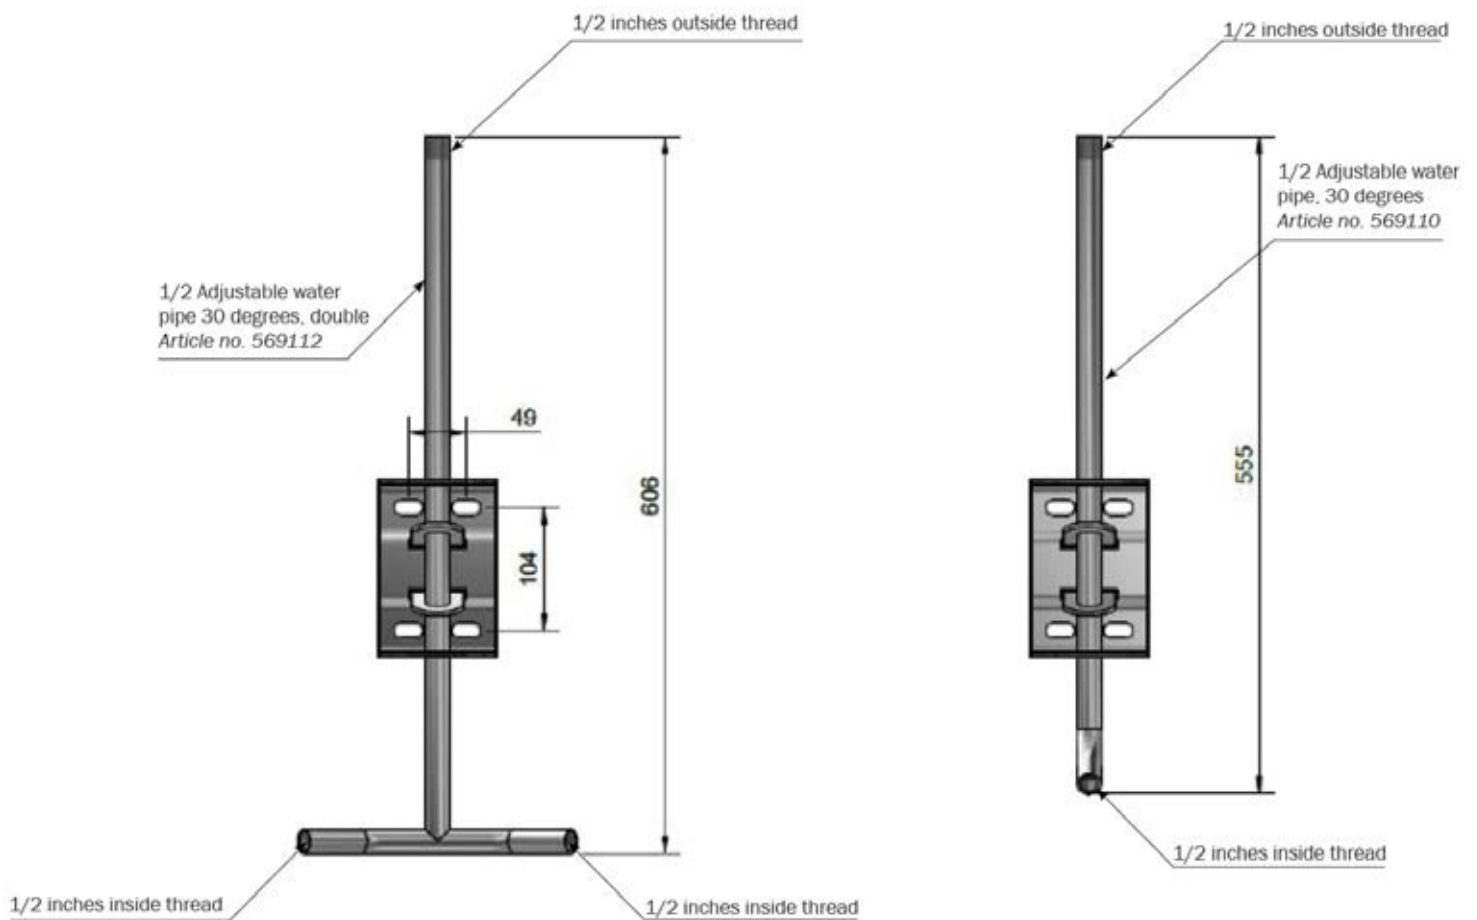

## ADJUSTABLE WATER PIPES

FOR ALL TYPES OF DRINKING VALVES

- Adjustable height
- Can be used for all age groups
- Available for one or two drinking valves
- Easy to mount
- Simple solution

# ADJUSTABLE WATER PIPES

For drinking valves

The height of these water pipes for drinking valves can be adjusted 25 cm up or down. This feature allows you to use it for different age groups.

The pipes are available as single for one valve and double for two valves. The double pipe can be useful in a pen with many animals, so that they all can get access to fresh water.

Article no.	Type
569110	1/2" Adjustable water pipe, 30° single
569112	1/2" Adjustable water pipe, 30° double

Subject to changes in materials and design is reserved.

B-8037-GB