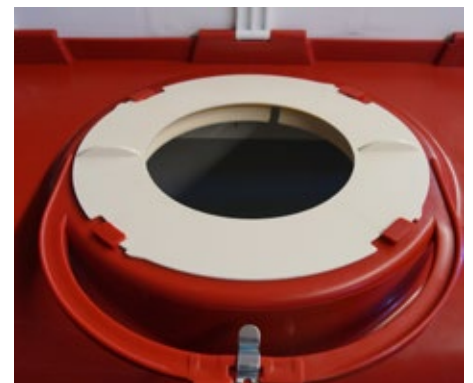

OPENING FOR HEATING LAMP WITH AIRTIGHT CONNECTION

Subject to changes in materials and design reserved.

B-8036-GB

MASTER TRADING

MASTER TRADING • KIRKEVÆNGET 5 • 7400 HERNING • DENMARK

www.mastertrading.dk • Tel. +45 9744 6677