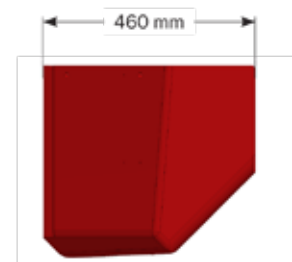

BIOFORM TROUGH

PVC trough in farrowing pens for loose sows

- Strong trough for sows
- Made of acid-proof materials
- Volume is 19,5 l
- Minimum feed waste
- Fits to U-profile in the corner
- Tight fit to the wall / pen equipment

BIOFORM TROUGH

Corner trough for sows

BIOFORM TROUGH is a corner trough that can contain up to 19,5 l feed. It is closed from both sides at 40 cm above the bottom of the trough. This allows the trough to accommodate large amounts of feed, that sows can consume without significant feed waste.

The trough is designed so that it fits to U-profiles in the corner, thus closing tight to the wall / pen equipment in front of the trough.

BIOFORM CORNER - 2960565

BIOFORM MULTI - 2960495

Subject to changes in materials and design is reserved.