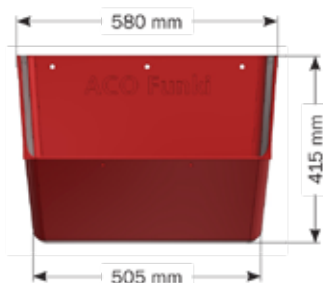

BIOFORM TROUGH

PVC trough in farrowing pens for loose sows

- Strong trough for sows
- Made of acid-proof materials
- Volume is 19,5 l
- Minimum feed waste
- Fits to U-profile in the corner
- Tight fit to the wall / pen equipment

BIOFORM TROUGH

Corner trough for sows

BIOFORM TROUGH is a corner trough that can contain up to 19,5 l feed. It is closed from both sides at 40 cm above the bottom of the trough. This allows the trough to accommodate large amounts of feed, that sows can consume without significant feed waste.

The trough is designed so that it fits to U-profiles in the corner, thus closing tight to the wall / pen equipment in front of the trough.

BIOFORM CORNER - 2960565

BIOFORM MULTI - 2960495

Subject to changes in materials and design is reserved.