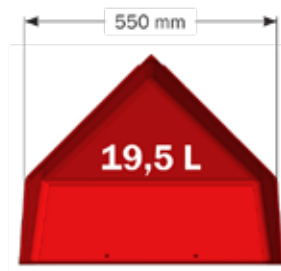

BIOFORM TROUGH

PVC trough in farrowing pens for loose sows

- Strong trough for sows
- Made of acid-proof materials
- Volume is 19,5 l
- Minimum feed waste
- Fits to U-profile in the corner
- Tight fit to the wall / pen equipment

BIOFORM TROUGH

Corner trough for sows

BIOFORM TROUGH is a corner trough that can contain up to 19,5 l feed. It is closed from both sides at 40 cm above the bottom of the trough. This allows the trough to accommodate large amounts of feed, that sows can consume without significant feed waste.

The trough is designed so that it fits to U-profiles in the corner, thus closing tight to the wall / pen equipment in front of the trough.

BIOFORM CORNER - 2960565

BIOFORM MULTI - 2960495

Subject to changes in materials and design is reserved.