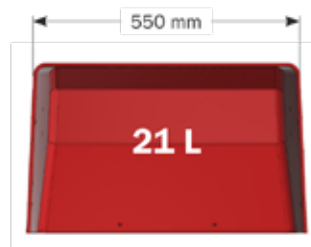

BIOFORM TROUGH

PVC trough in farrowing pens for loose sows

- Strong trough for sows
- Made of acid-proof materials
- Volume is 19,5 l
- Minimum feed waste
- Fits to U-profile in the corner
- Tight fit to the wall / pen equipment

BIOFORM TROUGH

Corner trough for sows

BIOFORM TROUGH is a corner trough that can contain up to 19,5 l feed. It is closed from both sides at 40 cm above the bottom of the trough. This allows the trough to accommodate large amounts of feed, that sows can consume without significant feed waste.

The trough is designed so that it fits to U-profiles in the corner, thus closing tight to the wall / pen equipment in front of the trough.

BIOFORM CORNER - 2960565

BIOFORM MULTI - 2960495

Subject to changes in materials and design is reserved.