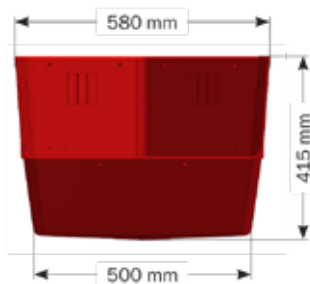

BIOFORM TROUGH

PVC trough in farrowing pens for loose sows

- Strong trough for sows
- Made of acid-proof materials
- Volume is 19,5 l
- Minimum feed waste
- Fits to U-profile in the corner
- Tight fit to the wall / pen equipment

BIOFORM TROUGH

Corner trough for sows

BIOFORM TROUGH is a corner trough that can contain up to 19,5 l feed. It is closed from both sides at 40 cm above the bottom of the trough. This allows the trough to accommodate large amounts of feed, that sows can consume without significant feed waste.

The trough is designed so that it fits to U-profiles in the corner, thus closing tight to the wall / pen equipment in front of the trough.

BIOFORM CORNER - 2960565

BIOFORM MULTI - 2960495

Subject to changes in materials and design is reserved.