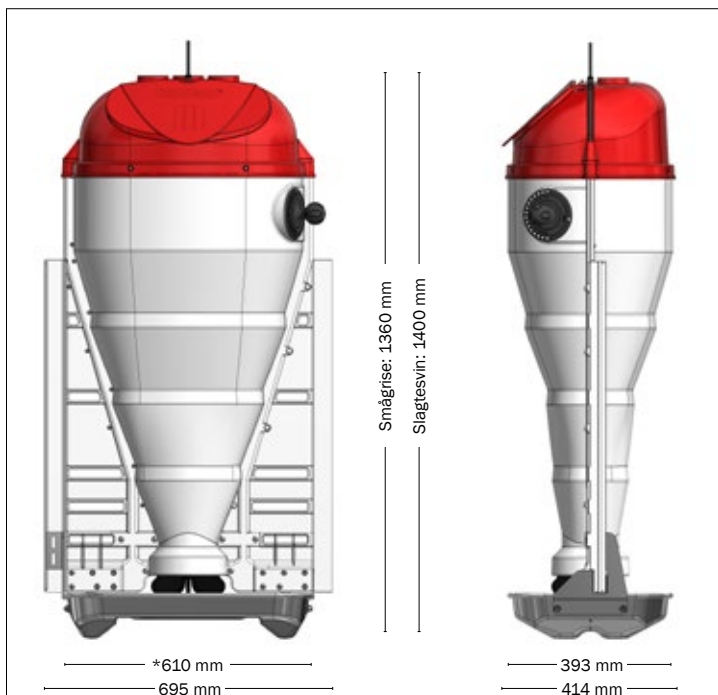

30 % LARGER FEED CAPACITY
COMPARED TO SIMILAR PRODUCTS ON THE MARKET

DOUBLE WATER SUPPLY

EASY TO ASSEMBLE & ADJUST

TURBOMAX feeder

Fresh water and dry feed for pigs 7-120 kg

- Up to 50 pigs per feeder
- For weaners, Wean-To-Finish and finishers
- 100 L feed volume
- Perfect for both meal- and pellet feed
- Water and feed in one feeder
- Easy adjusting
- Minimum feed waste

TURBOMAX FEEDER

Fresh water and dry feed for pigs 7-120 kg

The feeding principle of the TURBOMAX considers the pigs' natural manipulation behaviour, as the pigs have to activate the feeder to get feed. Consequently, the trough is cleaned and free of feed residues, which helps to keep a high level of hygiene.

The TURBOMAX hopper is shaped to prevent bridging. The trough has double drinking bowls allowing the pigs to choose water or dry feed. Taking water and feed at the same time is also reducing stress in the group. You can measure the effect: excellent daily gain from wean to finish.

Volume

Hopper: 100 l

Capacity per trough

Wean-To-Finish 7-30 kg: 30-50 grise

Finishers 30-120 kg: 30-50 grise

Water supply

½" stainless steel pipe with external thread.
8 mm connection.

Adjustable press nipple, stainless steel
(item no. 0228-231)