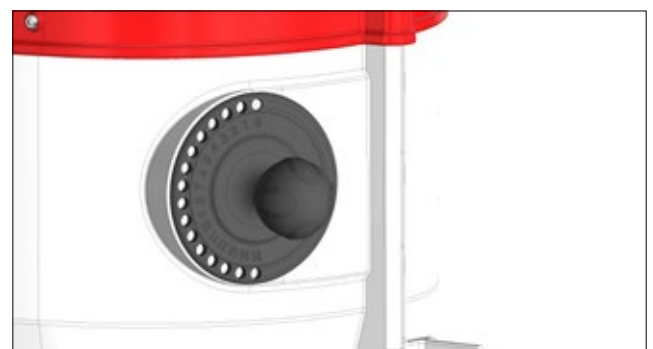

The TURBOMAX hopper is shaped to prevent bridging. The trough has double drinking bowls allowing the pigs to choose water or dry feed. Taking water and feed at the same time is also reducing stress in the group. You can measure the effect: excellent daily gain from wean to finish.

Volume

Hopper: 100 l

Capacity per trough

Wean-To-Finish 7-30 kg: 30-50 grise

Finishers 30-120 kg: 30-50 grise

Water supply

½" stainless steel pipe with external thread.
8 mm connection.

Adjustable press nipple, stainless steel
(item no. 0228-231)

* Double: 1260 mm

ITEM NO.: 560180 M/U (assembled/unassembled)
FOR: Weaners and Wean-To-Finish (7-30 kg.)

ITEM NO.: 560185 M/U (assembled/unassembled)
FOR: Finishers (30-120 kg.)

Well-thought-out trough and specially designed feeding function

- 3-part trough, which separates water and feed
- Intuitive to use for the pigs
- The pigs must activate the feeding themselves, thereby stimulating their activity needs
- Access to the trough from both sides of the feeder